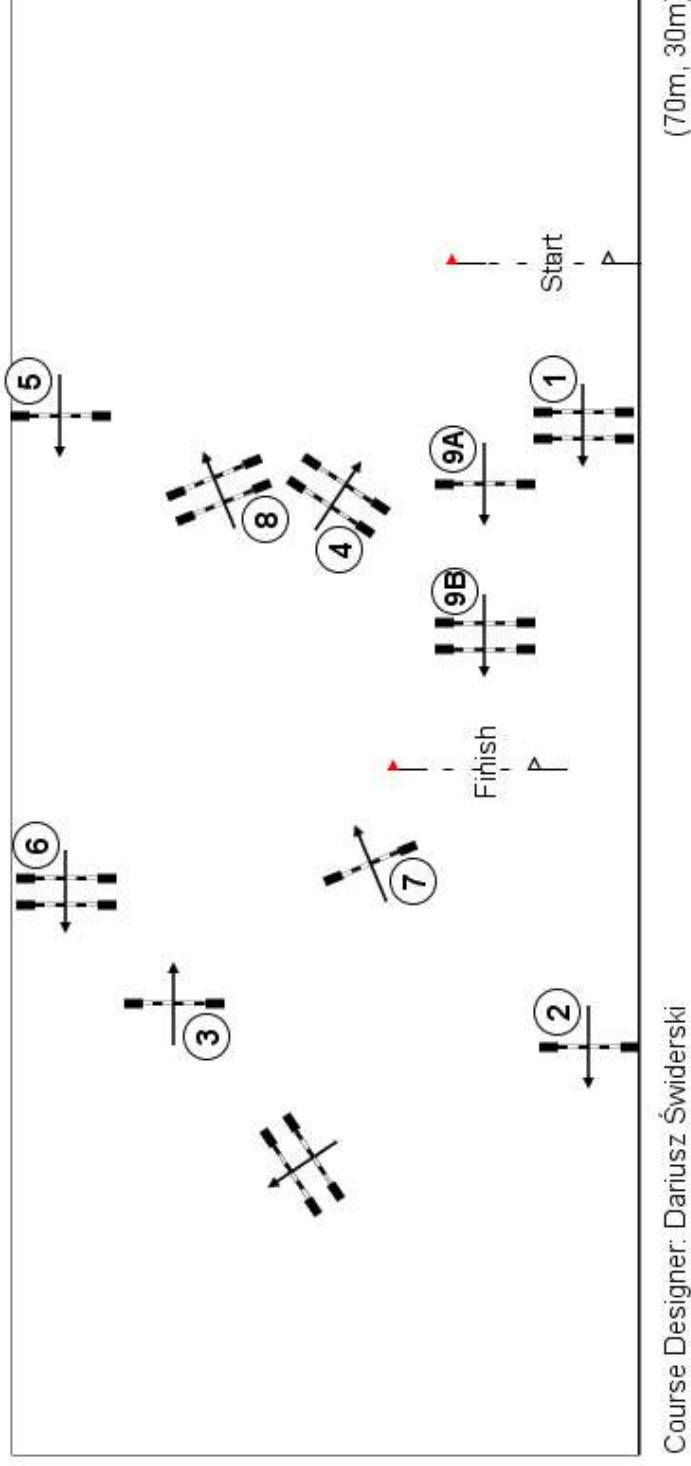

HZR i T Zbrostawice

Class: Nr 2 LL Kuce II on 13 Oct 2018

Zwykły , level: 80 cm, article: 238.2.1

Course Details

First Round

Fences: 1 - 9

Distance: 320.0m Speed: 325m/min

Time Allowed: 59s Time Limit: 1 18s