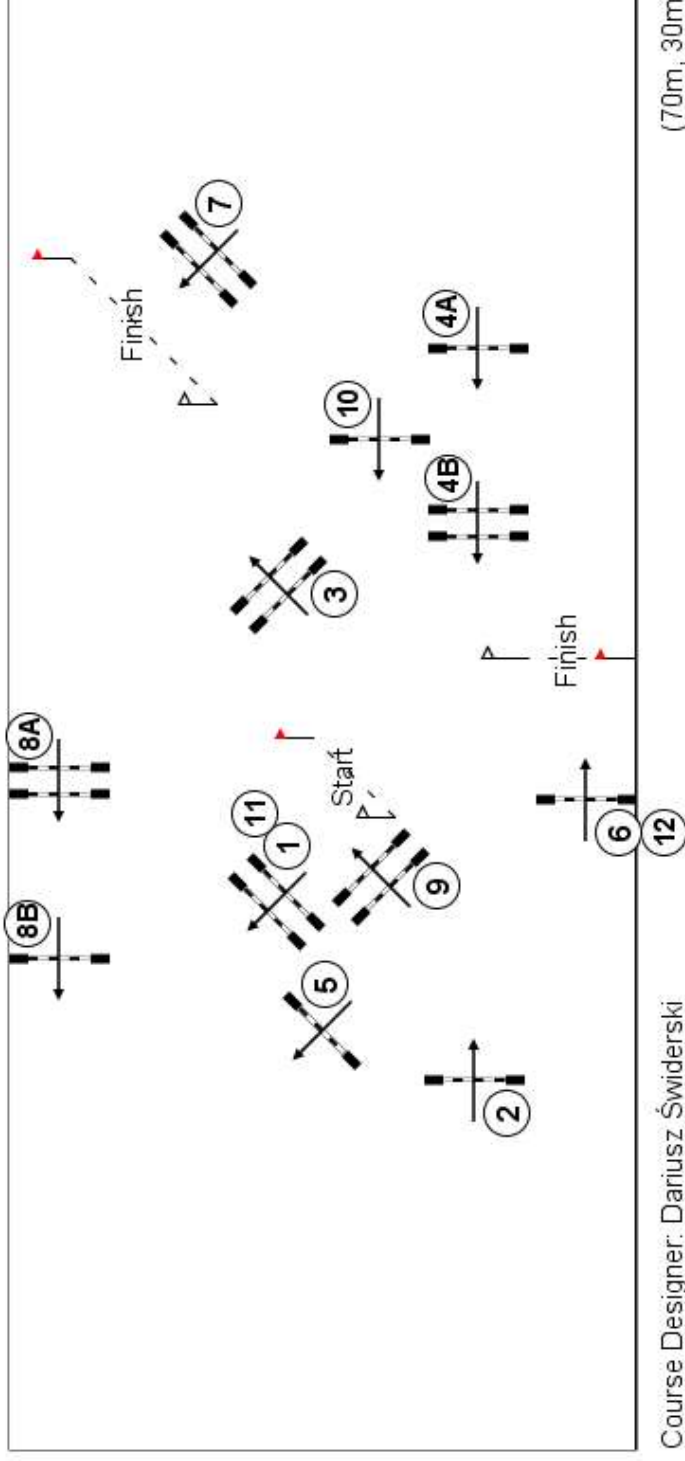

HZR i T Zbrostawice

Class: Nr 15 P on 14 Oct 2018

Dwufazowy , level: 110 cm, article: 274.5.3

Course Details

First Round

Fences: 1 - 7

Distance: 250.0m Speed: 350m/min

Time Allowed: 43s Time Limit: 86s

Course Designer: Dariusz Świdorski

(70m, 30m)