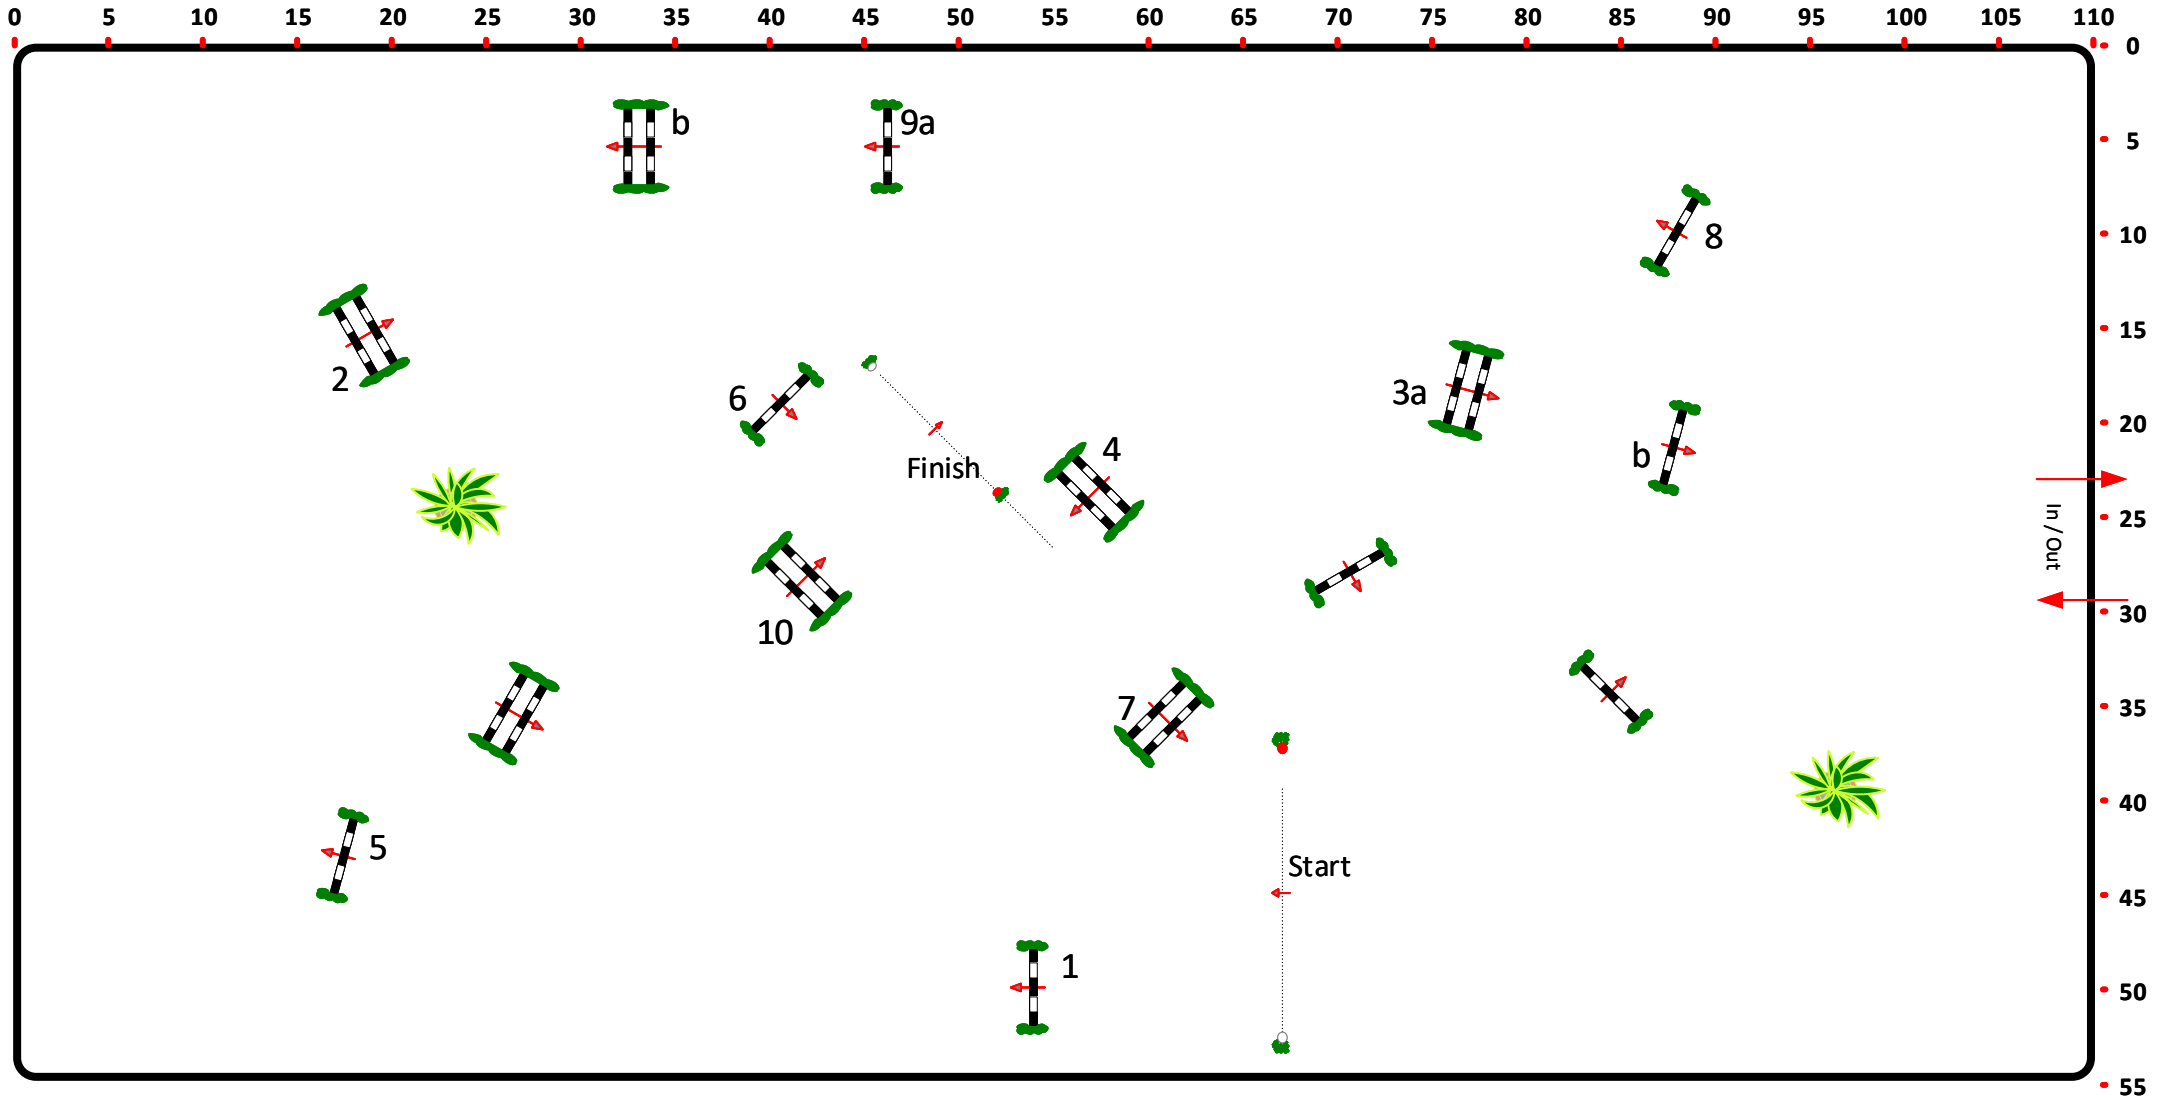

ZR LANDO 01-02.05.19r.

Class No.: 6 P

Competition against the clock

wtorek, 1 maj 2018

Table: A	Speed: 350 m/min	Obstacles: 10	1st Jump-off:
National RG:	Length: 0 m	Efforts: 12	Length: 0 m
FEI RG / Art.	Time allowed: 0 sec	Penalty sec:	Time allowed: 0 sec
Height: 1,10 m	Time limit: 0 sec	Closed combination:	Time limit: 0 sec