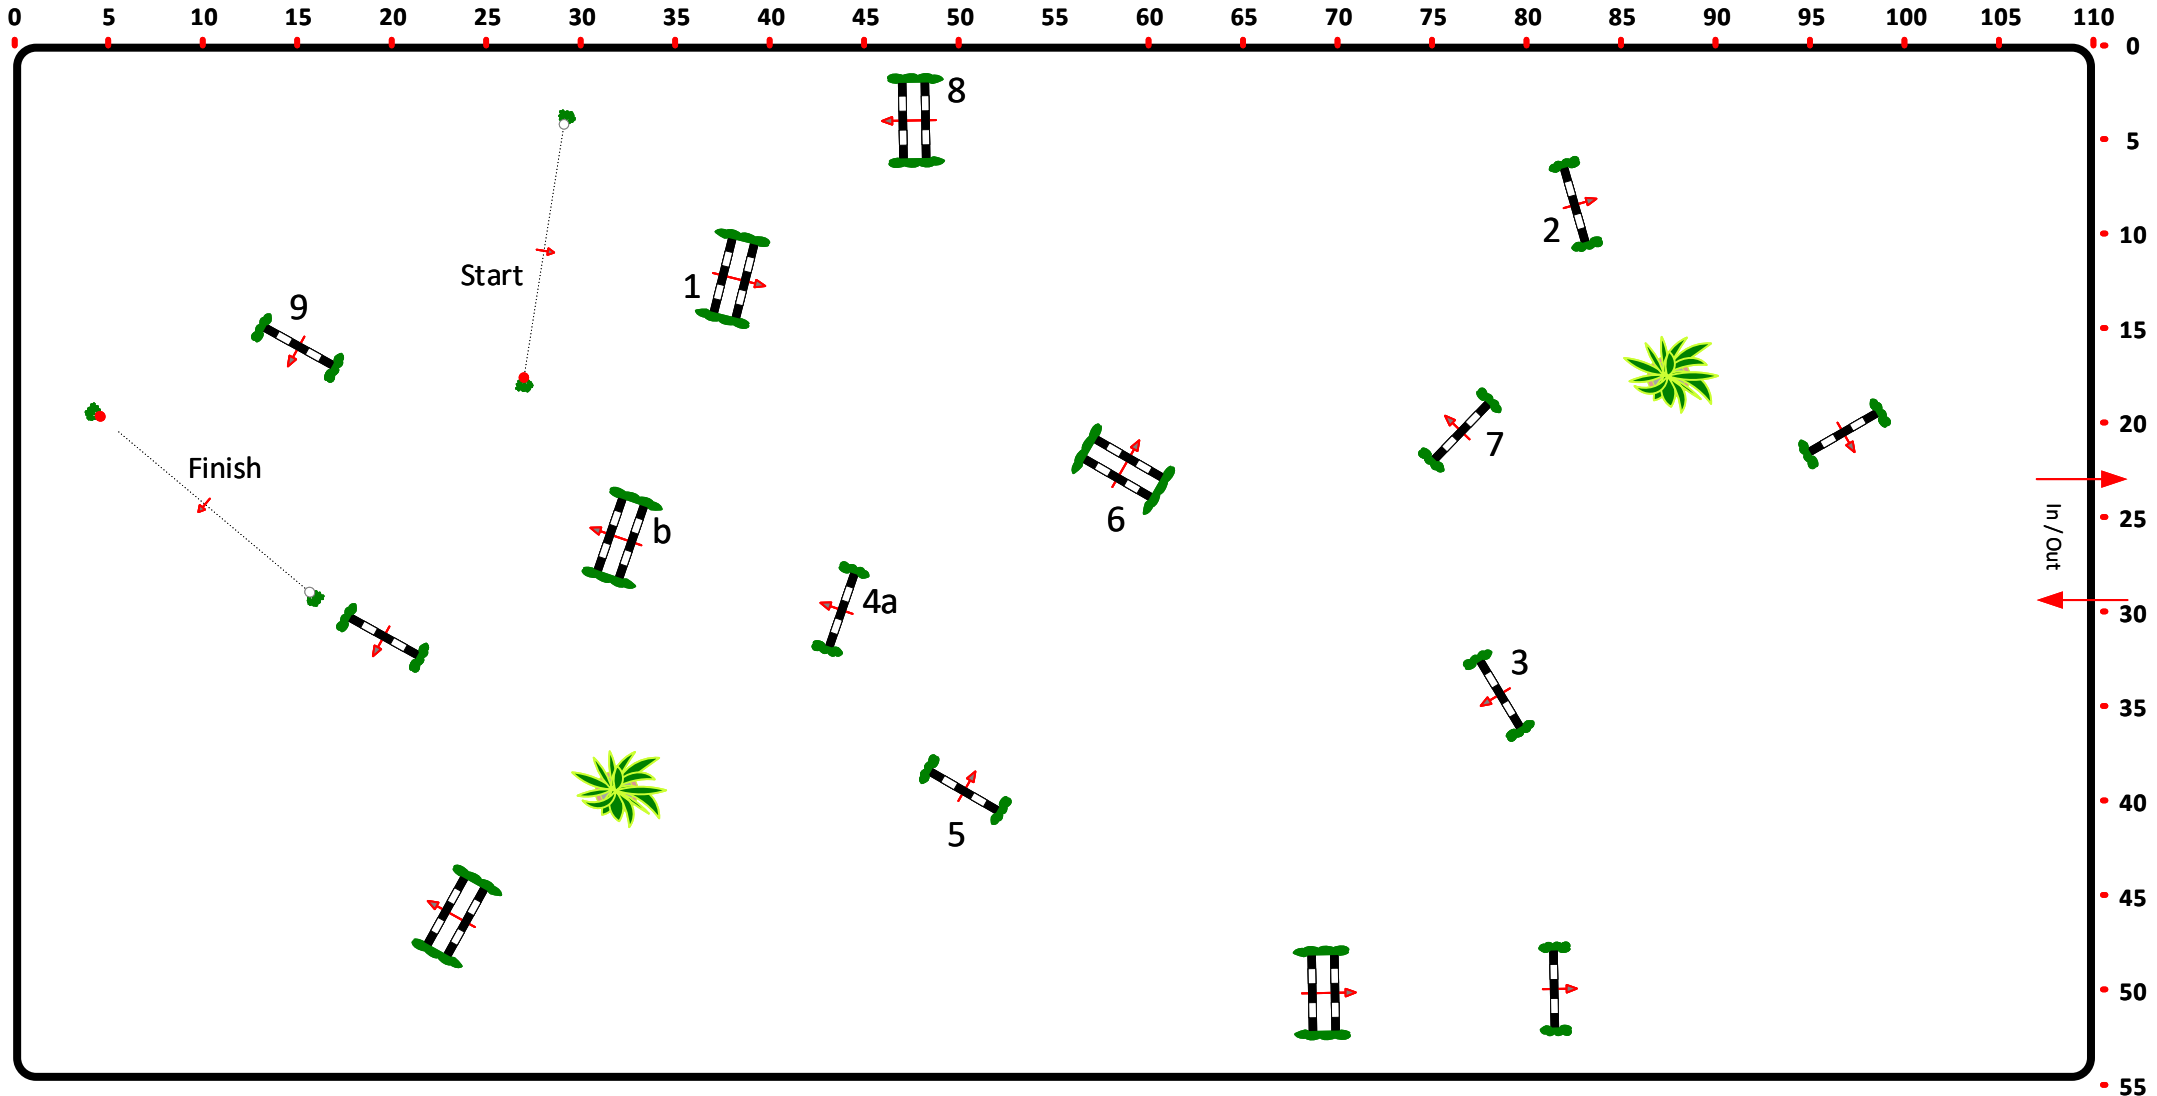

# ZR LANDO 01-02.05.19r.

Class No.: 12 L

Competition against the clock

czwartek, 2 maj 2019

Table: A  
National RG:  
FEI RG / Art.  
Height: 1.00 m

Speed: 325 m/min  
Length: 410 m  
Time allowed: 76 sec  
Time limit: 152 sec

Obstacles: 9  
Efforts: 10  
Penalty sec:  
Closed combination:

1st Jump-off:  
Length: 0 m  
Time allowed: 0 sec  
Time limit: 0 sec

JURY