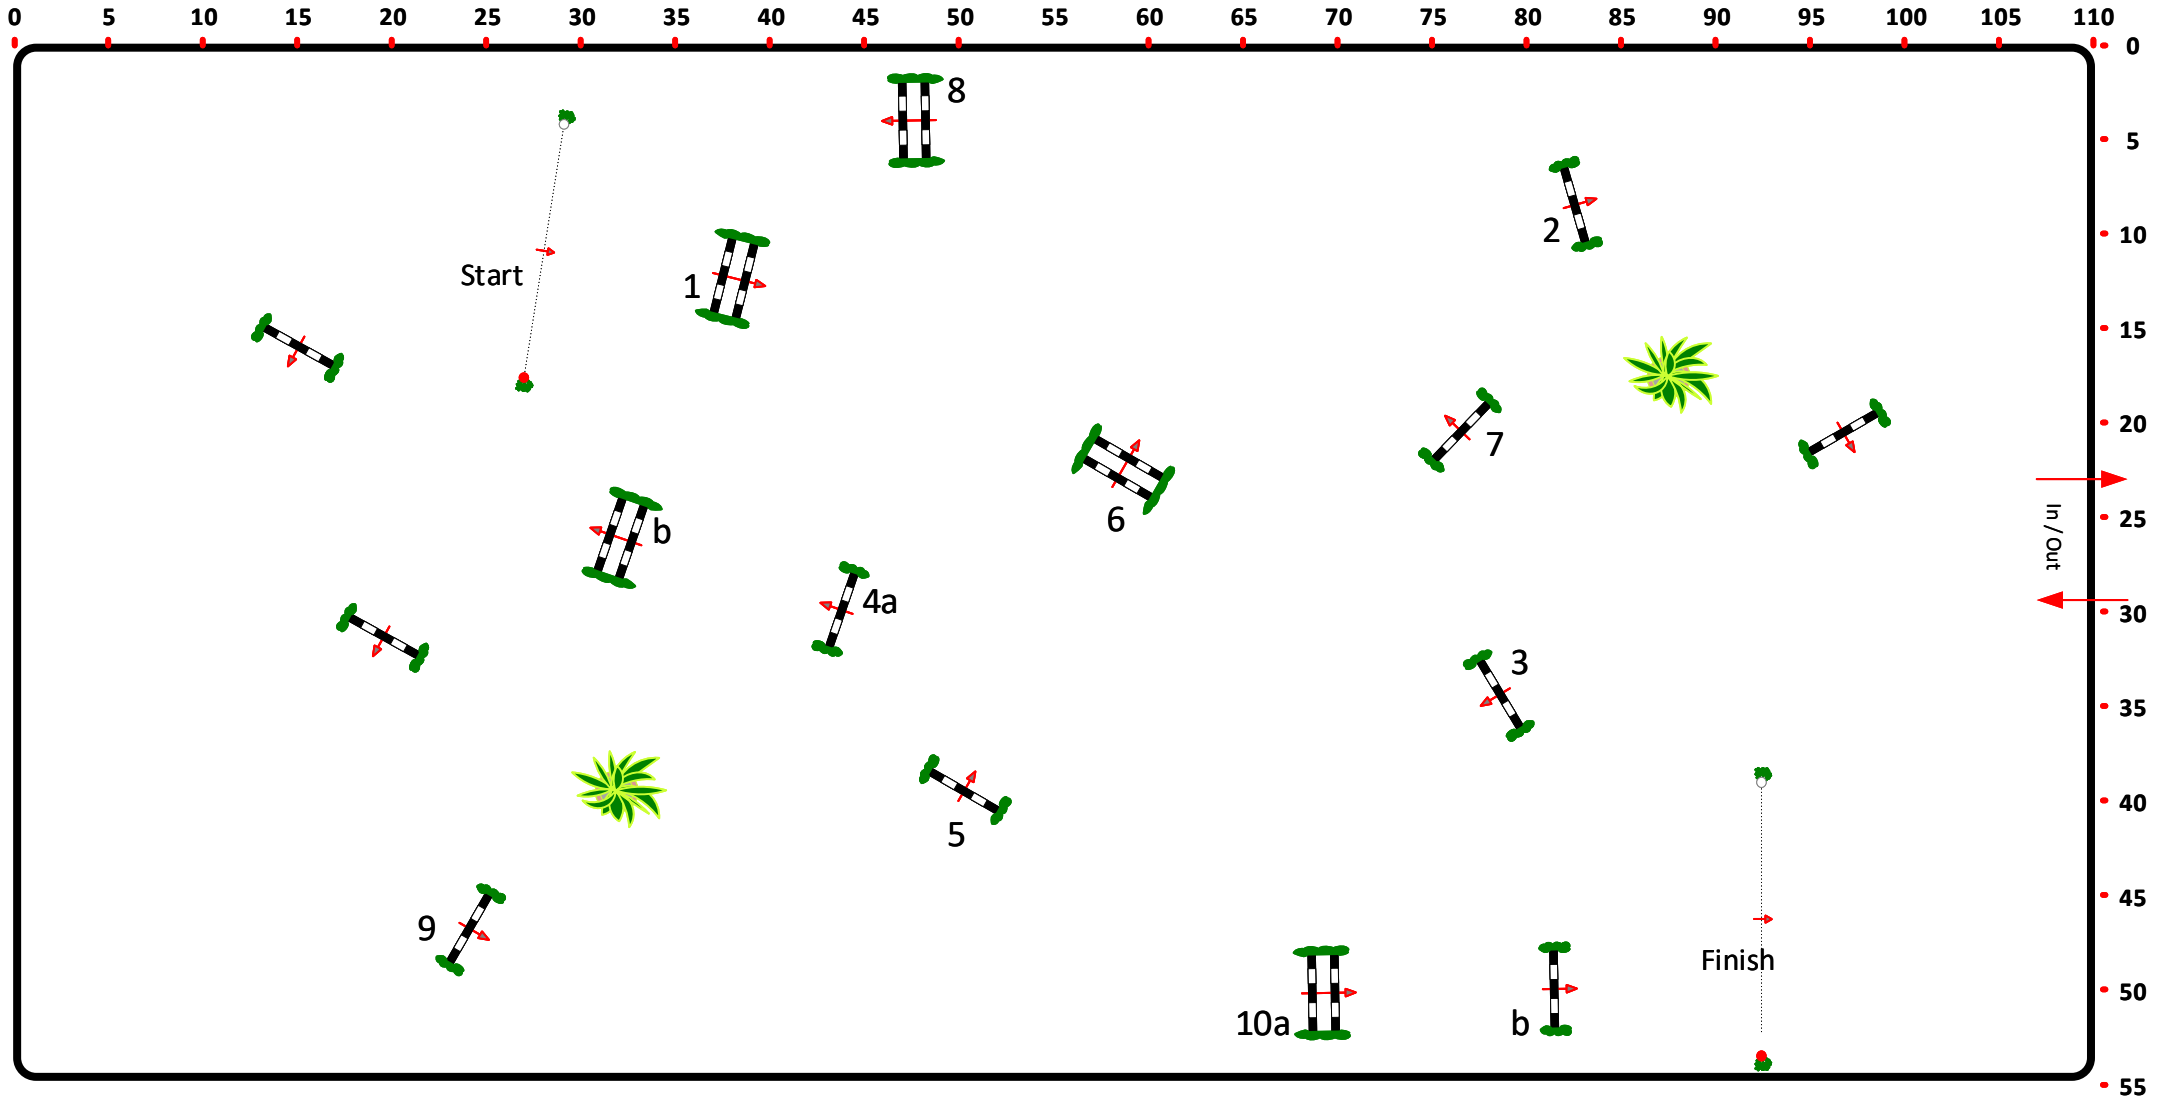

# ZR LANDO 01-02.05.19r.

Class No.: 13

L

licencyjny

czwartek, 2 maj 2019

Table: A  
National RG:  
FEI RG / Art.  
Height: 1.00 m

Speed: 325 m/min  
Length: 470 m  
Time allowed: 87 sec  
Time limit: 174 sec

Obstacles: 9  
Efforts: 10  
Penalty sec:  
Closed combination:

1st Jump-off:  
Length: 0 m  
Time allowed: 0 sec  
Time limit: 0 sec

JURY