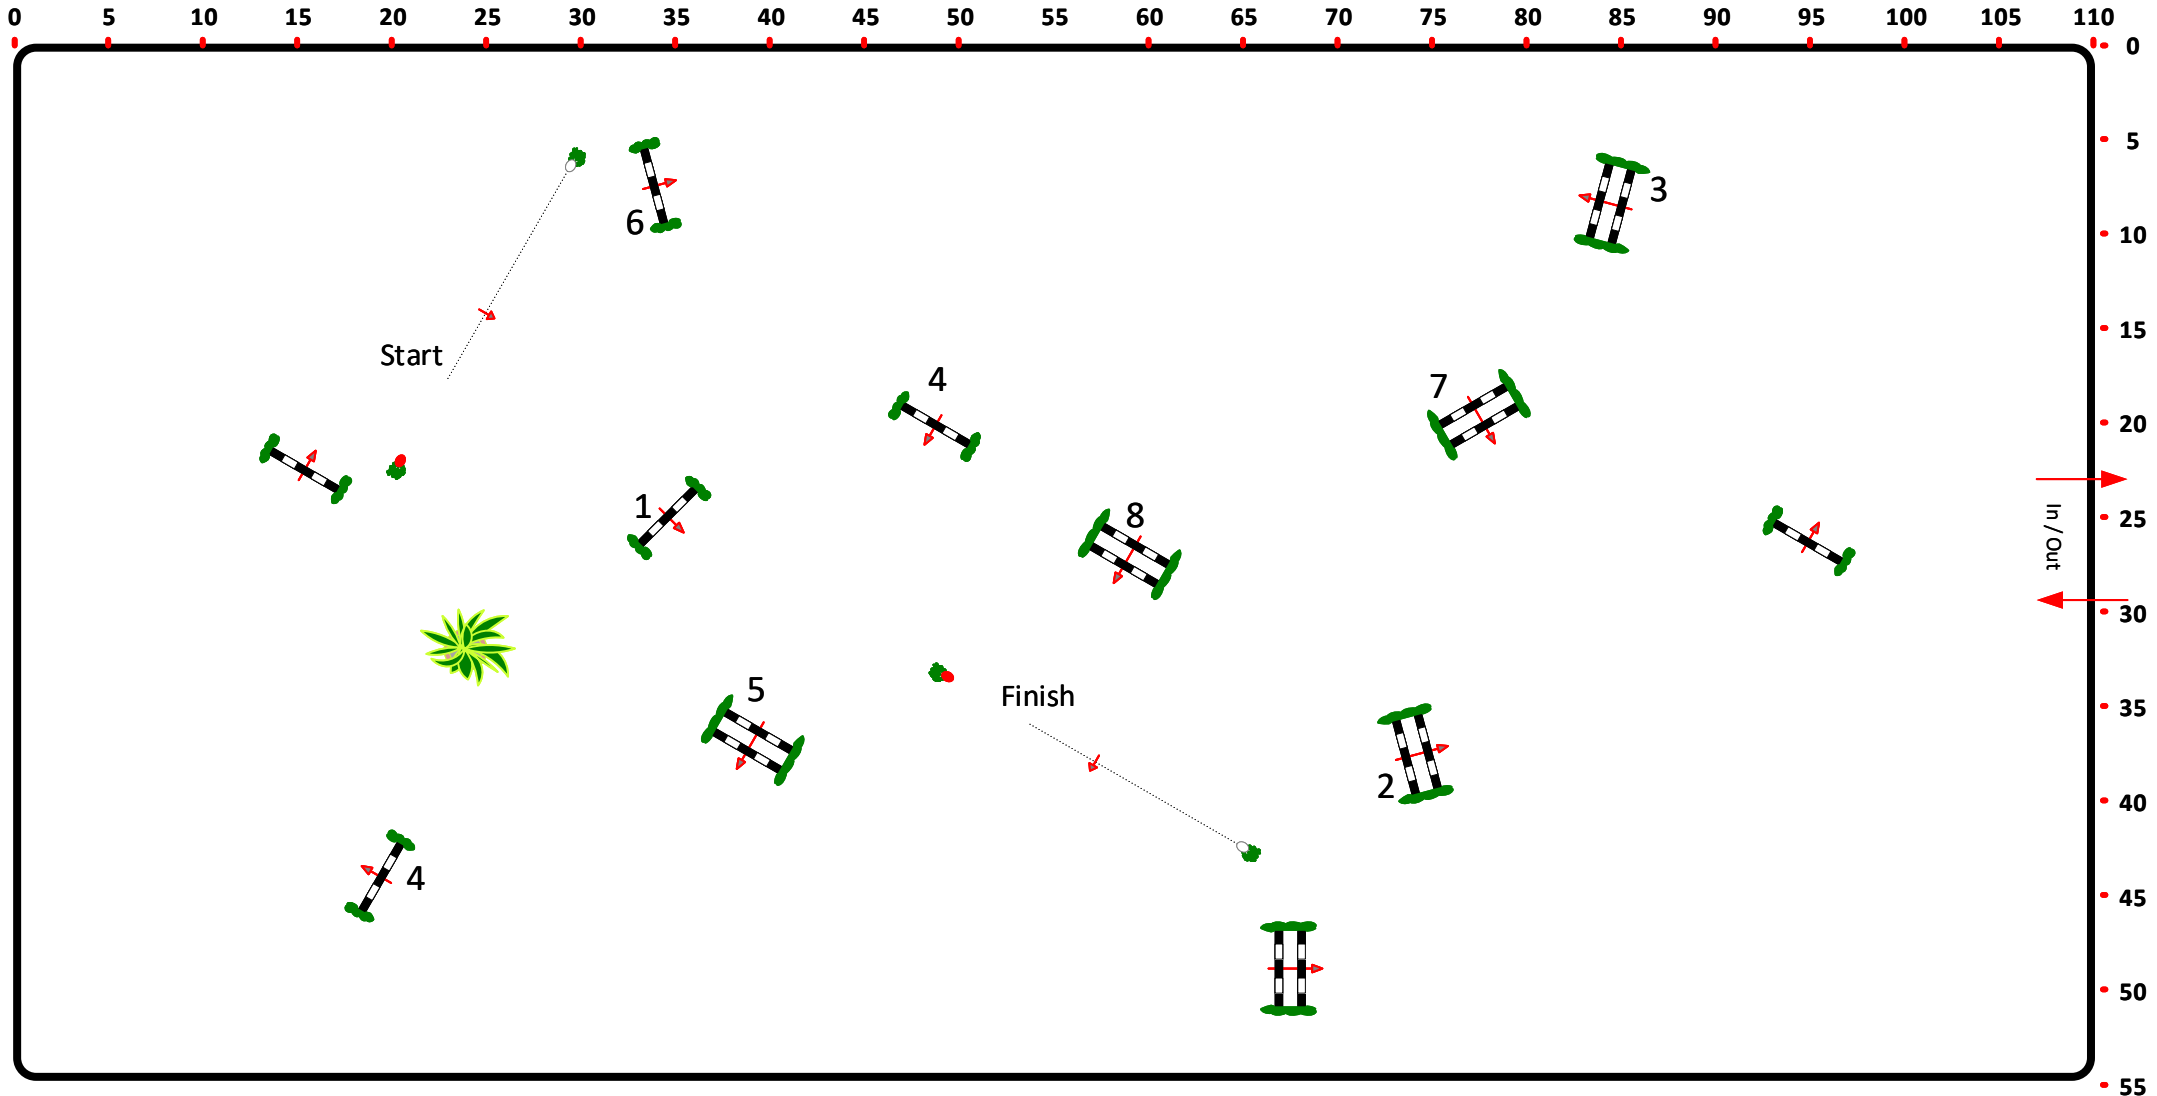

ZR LANDO 22-23.06.19r.

Class No.: 1,2

towarzyski

60 cm, 70 cm.

sobota, 22 czerwiec:

Table: A	Speed: 350 m/min	Obstacles: 8	1st Jump-off:
National RG:	Length: 0 m	Efforts: 8	Length: 0 m
FEI RG / Art.	Time allowed: 0 sec	Penalty sec:	Time allowed: 0 sec
Height: 0,60 0,70 m	Time limit: 0 sec	Closed combination:	Time limit: 0 sec