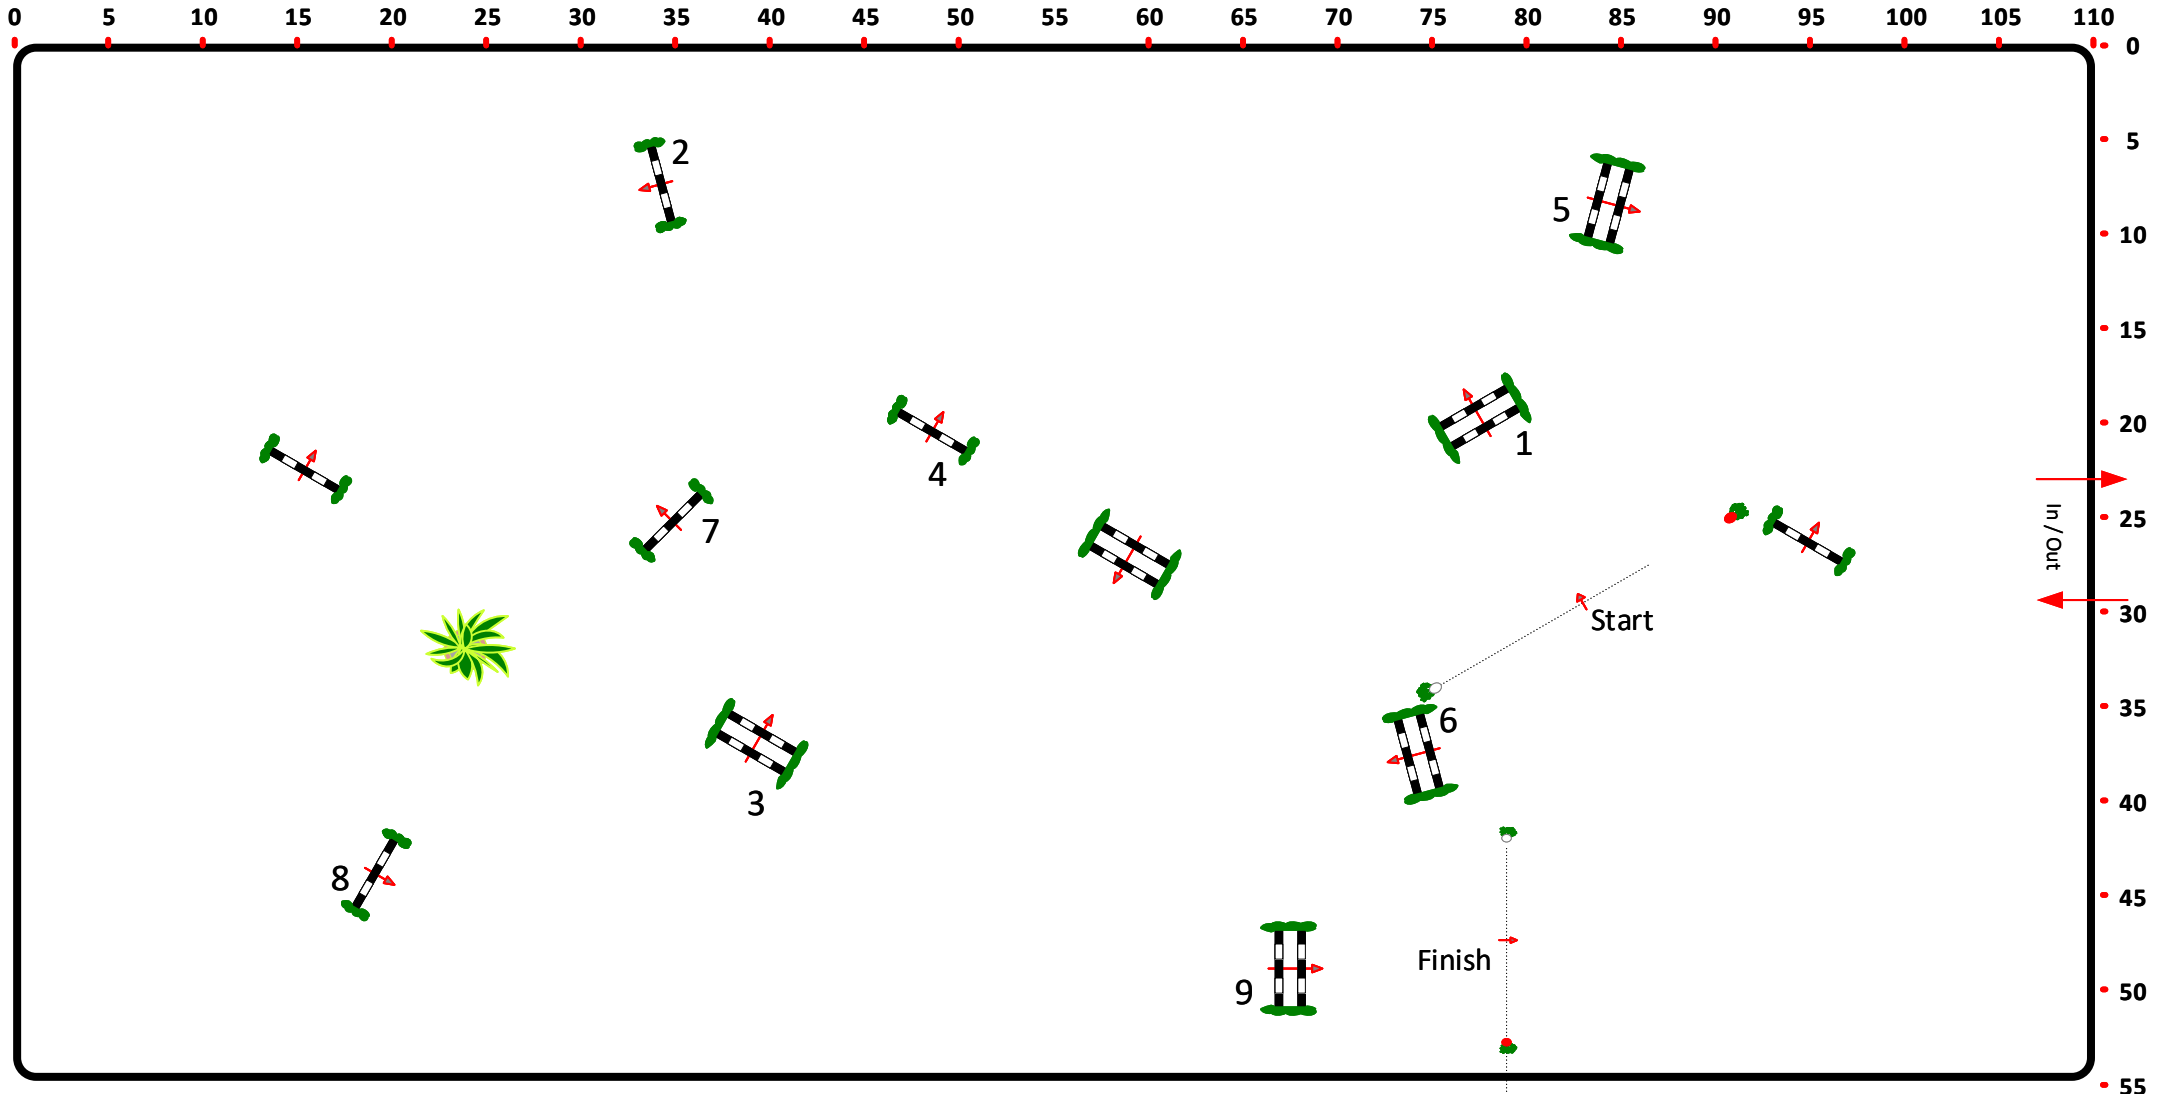

# ZR LANDO 22-23.06.19r.

Class No.: 3

towarzyski

60 cm, 70 cm.

sobota, 22 czerwiec:

Table: A	Speed: 350 m/min	Obstacles: 9	1st Jump-off:
National RG:	Length: 0 m	Efforts: 9	Length: 0 m
FEI RG / Art.	Time allowed: 0 sec	Penalty sec:	Time allowed: 0 sec
Height: 0,60 0,70 m	Time limit: 0 sec	Closed combination:	Time limit: 0 sec