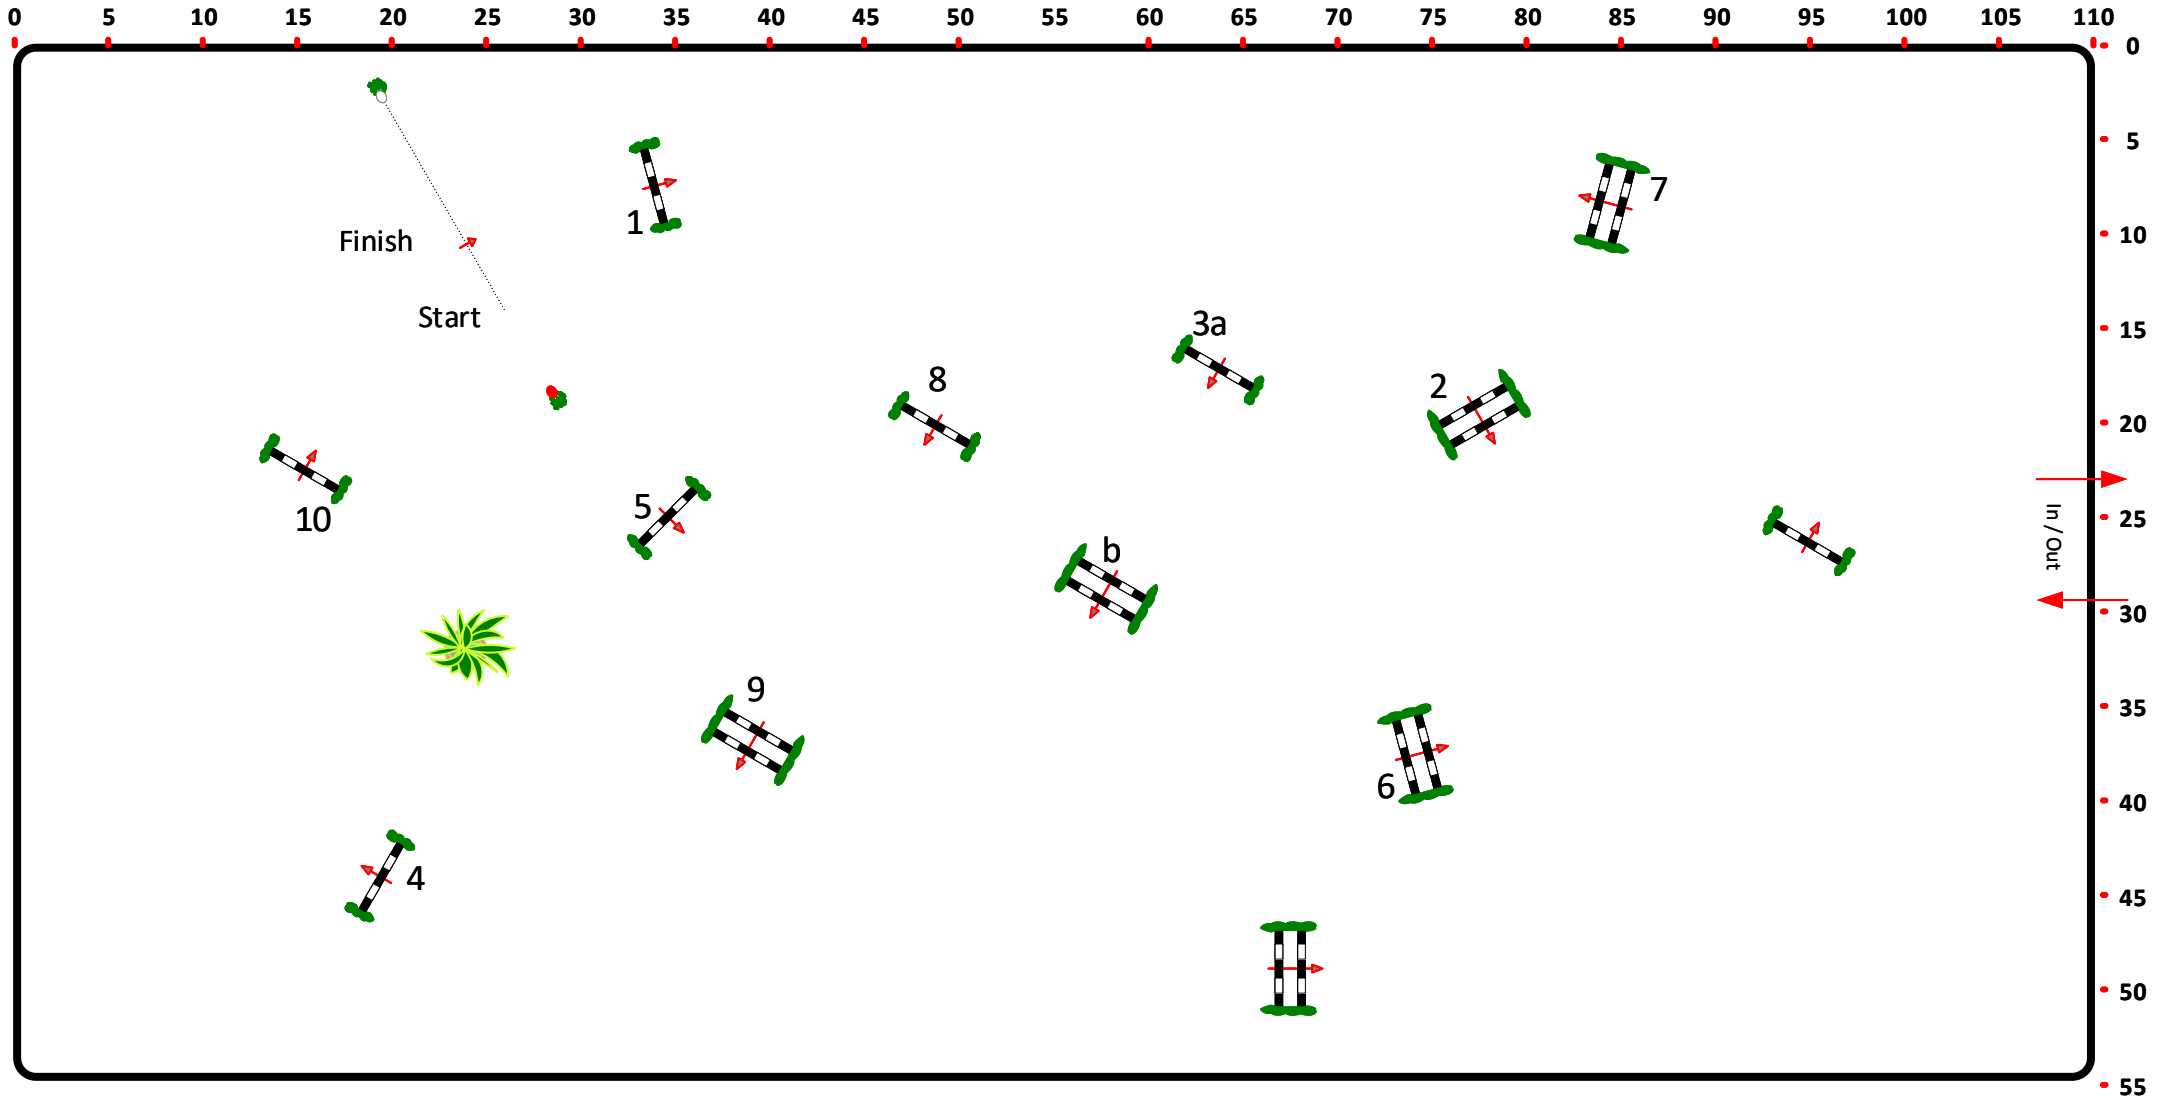

ZR LANDO 22-23.06.19r.

Class No.: 8 C

szybkości

sobota, 22 czerwiec:

Table: A	Speed: 350 m/min	Obstacles: 10	1st Jump-off:
National RG:	Length: 0 m	Efforts: 11	Length: 0 m
FEI RG / Art.	Time allowed: 0 sec	Penalty sec:	Time allowed: 0 sec
Height: 1,30 m	Time limit: 0 sec	Closed combination:	Time limit: 0 sec