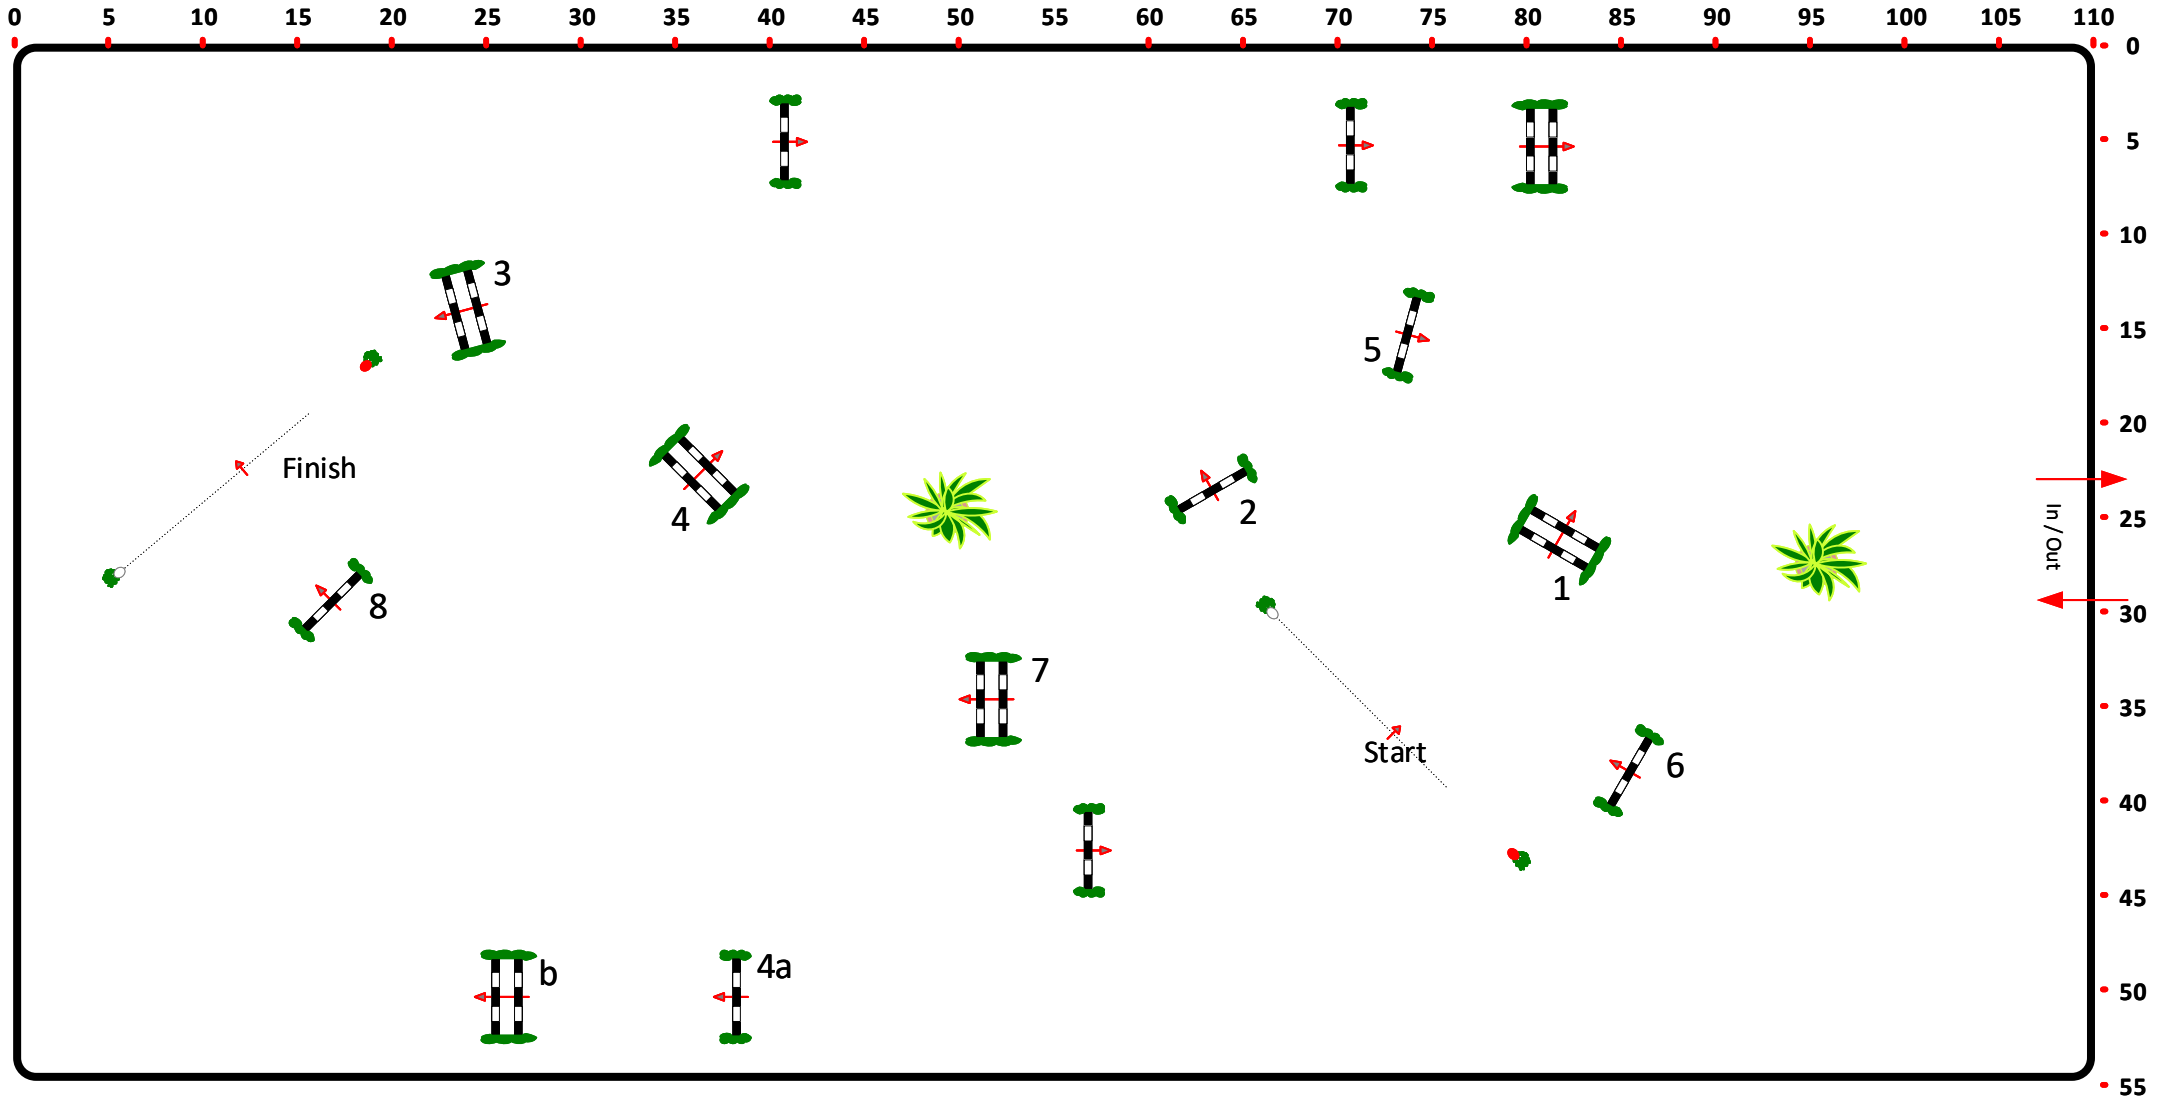

ZR LANDO 22-23.06.19r.

Class No.: 9,10

towarzyski

dokładności

niedziela, 23 czerwiec

Table: A
National RG:
FEI RG / Art.
Height: 0,60 0,70 m

Speed: 325 m/min
Length: 400 m
Time allowed: 74 sec
Time limit: 148 sec

Obstacles: 8
Efforts: 8
Penalty sec:
Closed combination:

1st Jump-off:
Length: 0 m
Time allowed: 0 sec
Time limit: 0 sec

JURY