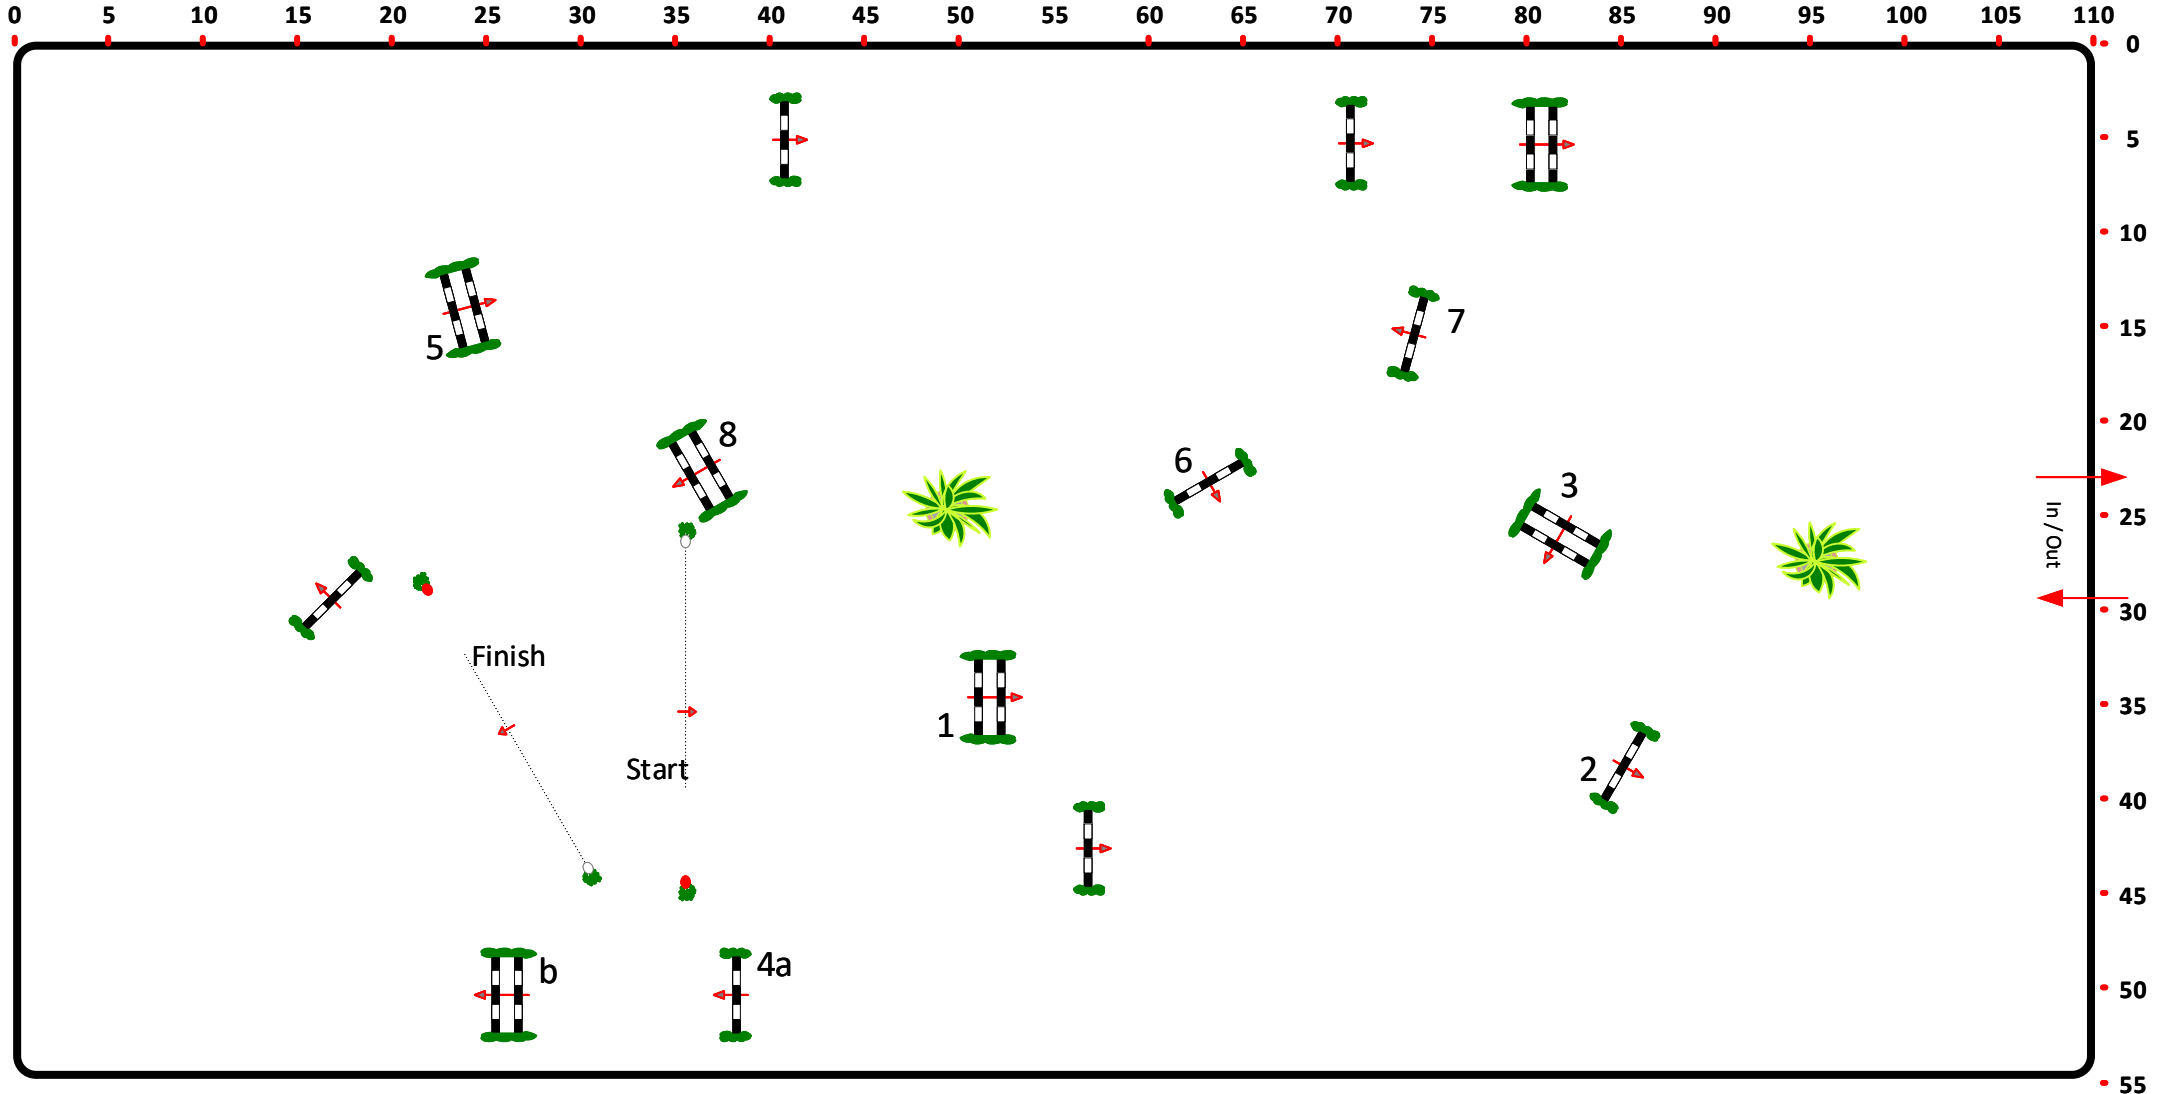

ZR LANDO 22-23.06.19r.

Class No.: 11

towarzyski

dokładności

niedziela, 23 czerwiec

Table: A
National RG:
FEI RG / Art.
Height: 0,90 m

Speed: 325 m/min
Length: 430 m
Time allowed: 80 sec
Time limit: 160 sec

Obstacles: 8
Efforts: 9
Penalty sec:
Closed combination:

1st Jump-off:
Length: 0 m
Time allowed: 0 sec
Time limit: 0 sec

JURY