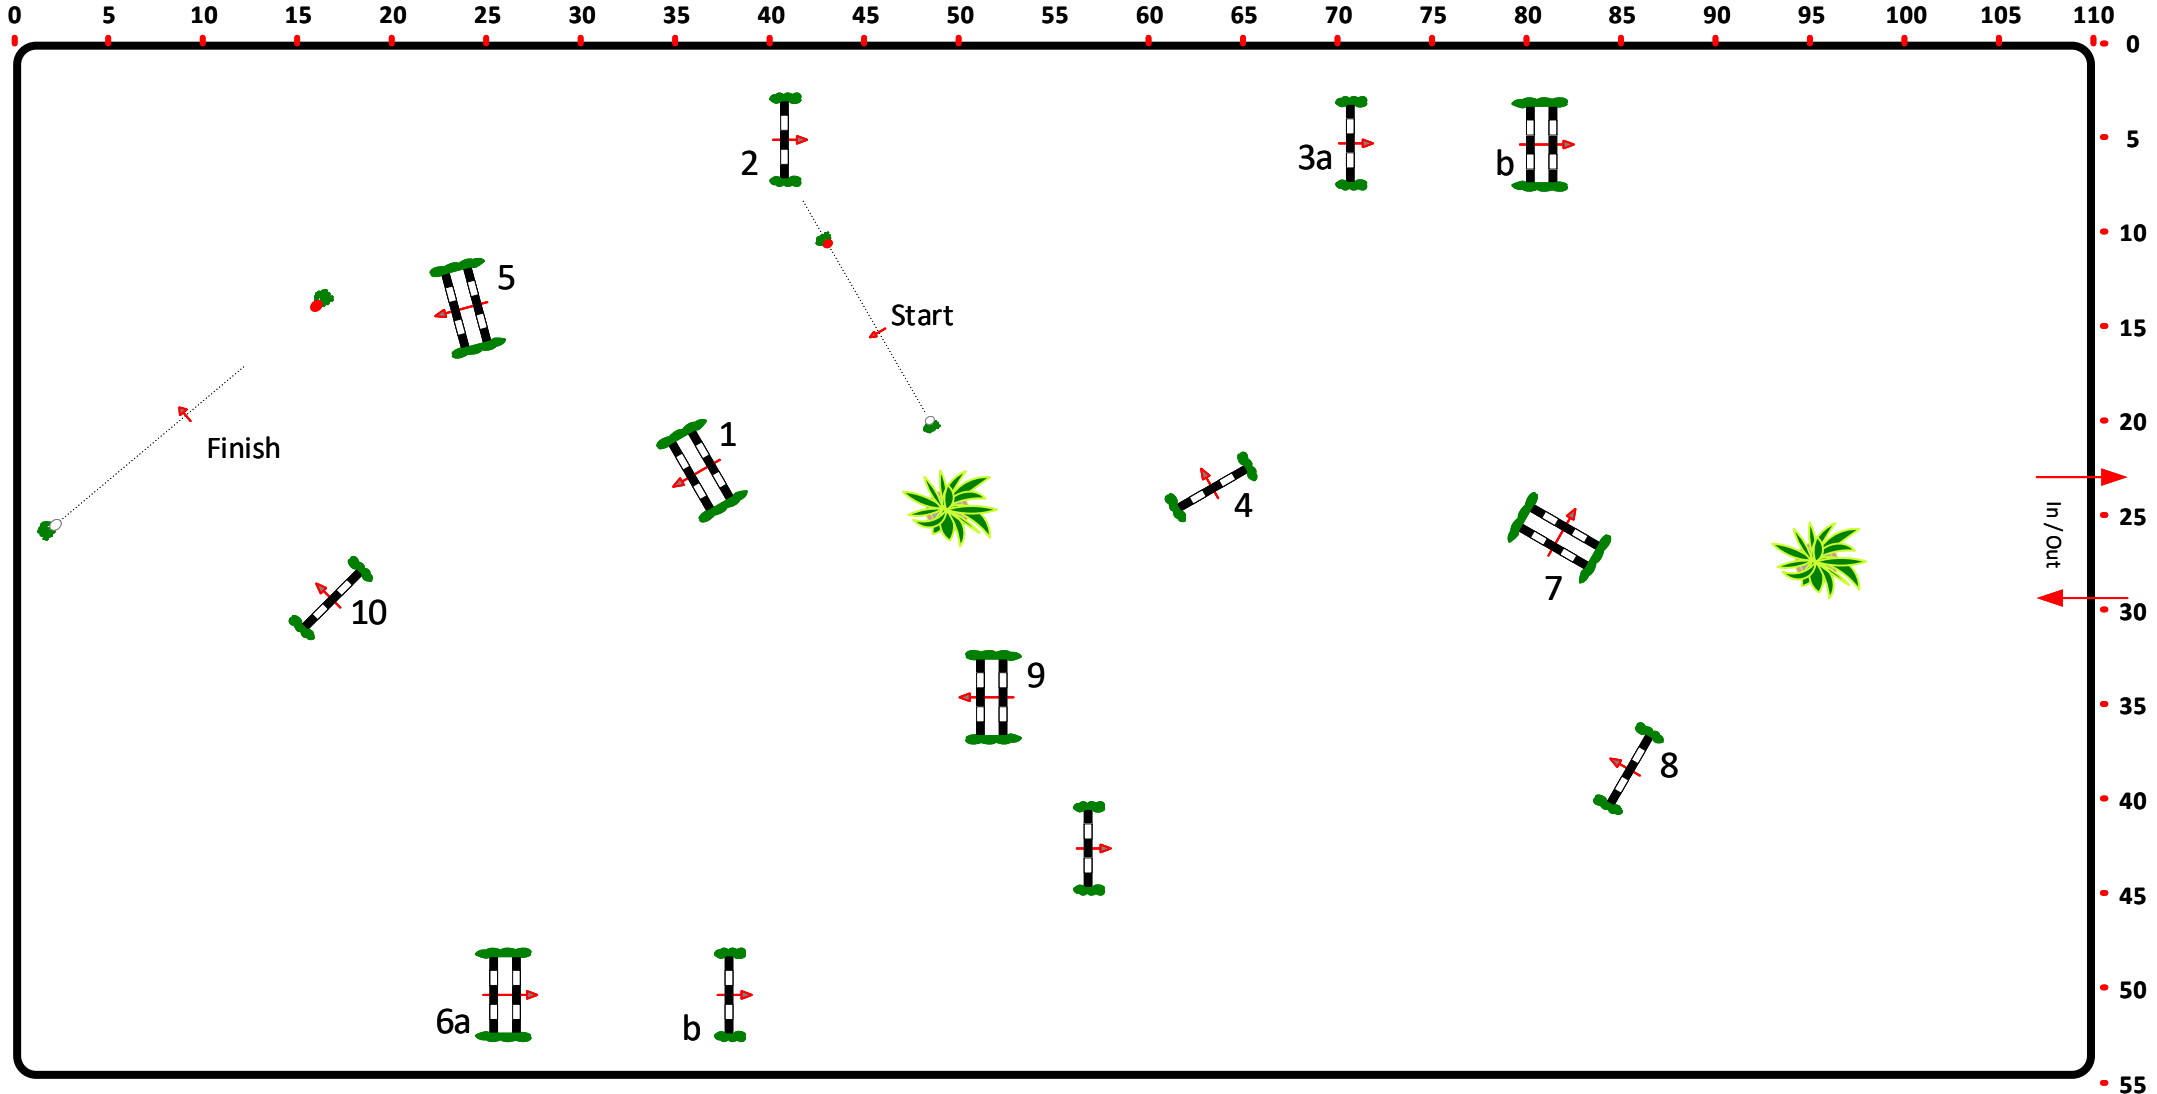

ZR LANDO 22-23.06.19r.

LANDO
OŚRODEK JEŹDZIECKI

Class No.: 13

L

licencyjny

niedziela, 23 czerwiec

Table: A
National RG:
FEI RG / Art.
Height: 1.00 m

Speed: 350 m/min
Length: 520 m
Time allowed: 90 sec
Time limit: 180 sec

Obstacles: 10
Efforts: 12
Penalty sec:
Closed combination:

1st Jump-off:
Length: 0 m
Time allowed: 0 sec
Time limit: 0 sec

JURY