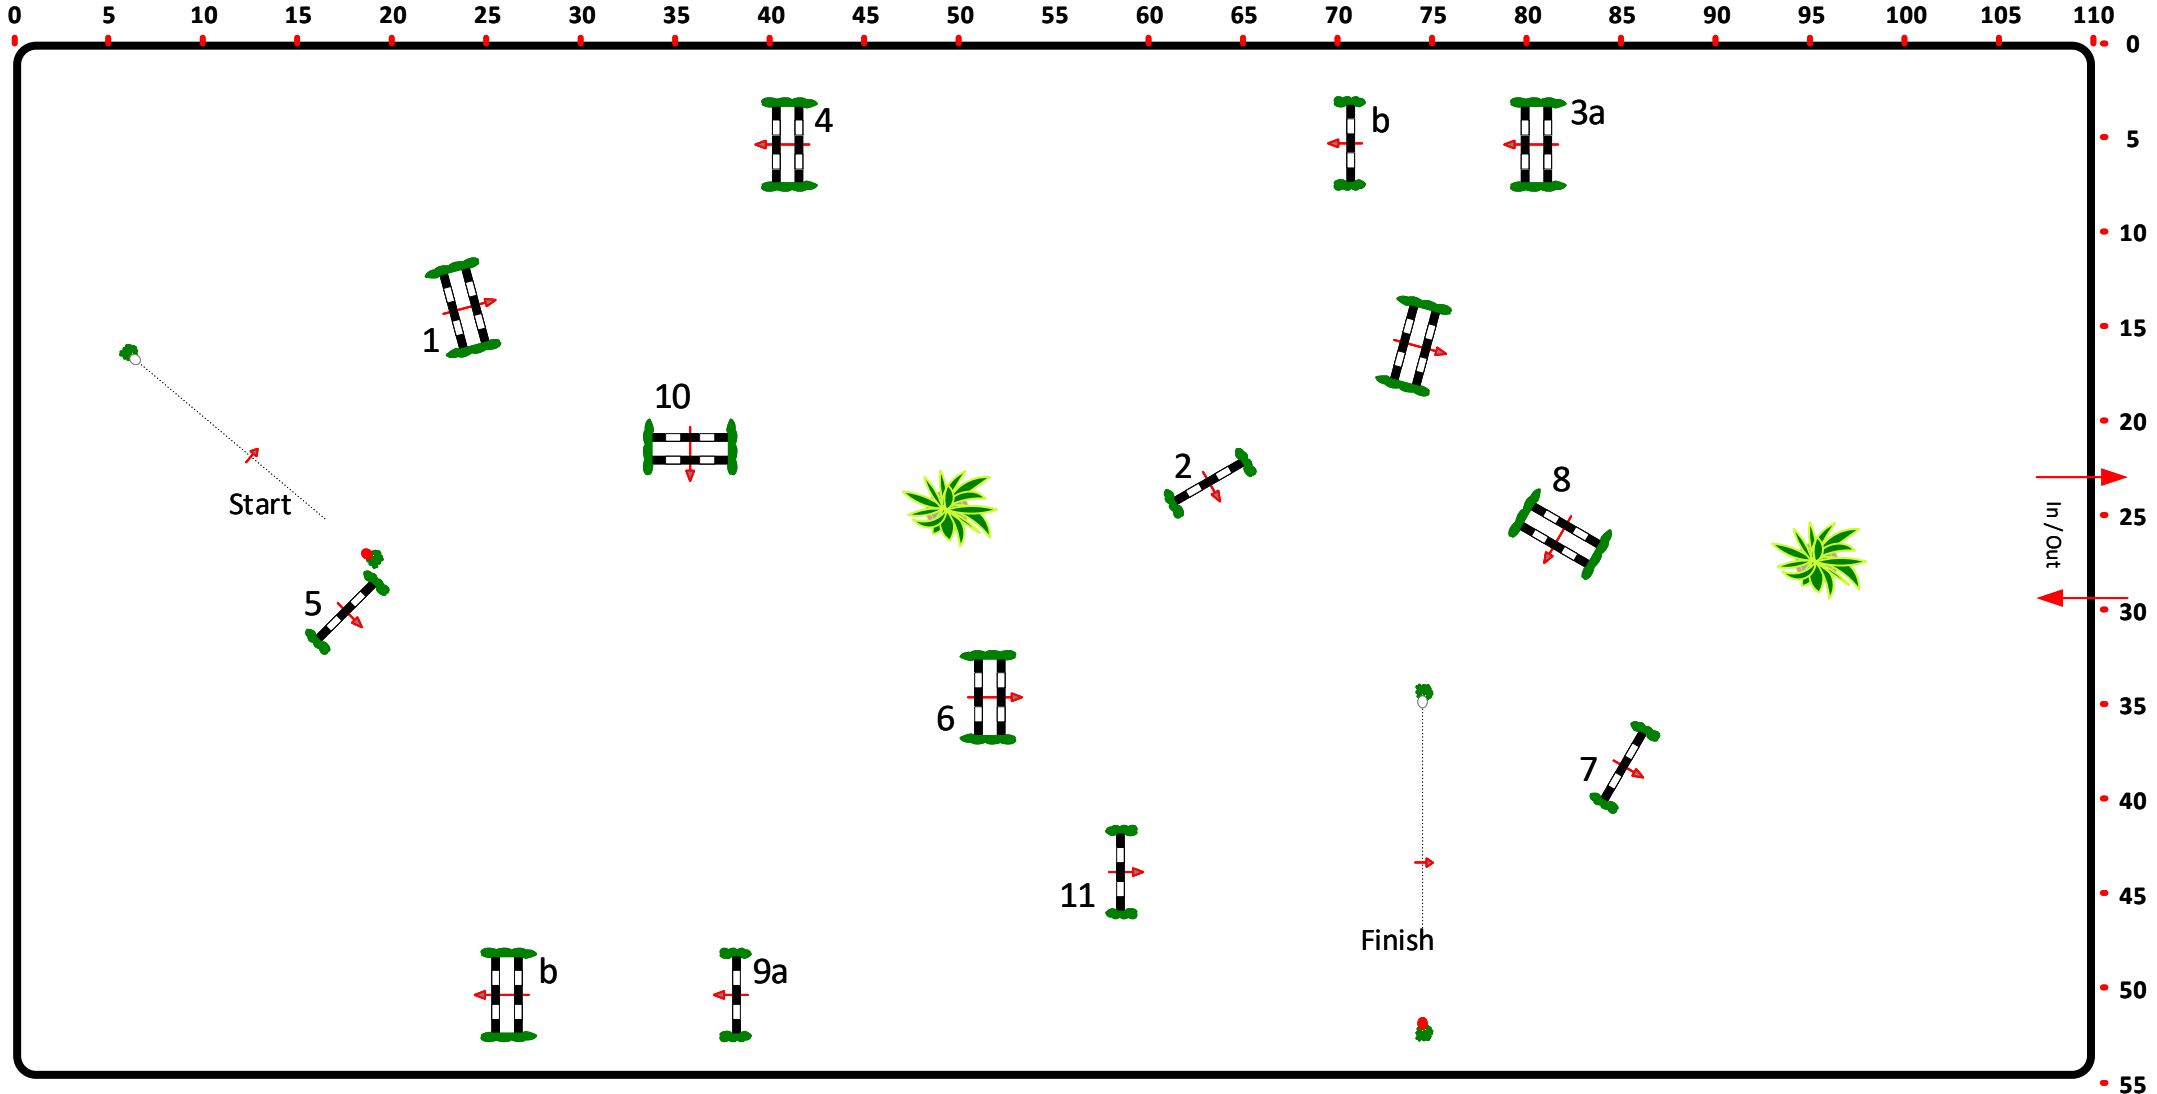

ZR LANDO 22-23.06.19r.

Class No.: 15

N

Competition against the clock

niedziela, 23 czerwiec

Table: A
National RG:
FEI RG / Art.
Height: 1,20 m

Speed: 350 m/min
Length: 0 m
Time allowed: 0 sec
Time limit: 0 sec

Obstacles: 11
Efforts: 13
Penalty sec:
Closed combination:

1st Jump-off:
Length: 0 m
Time allowed: 0 sec
Time limit: 0 sec

JURY