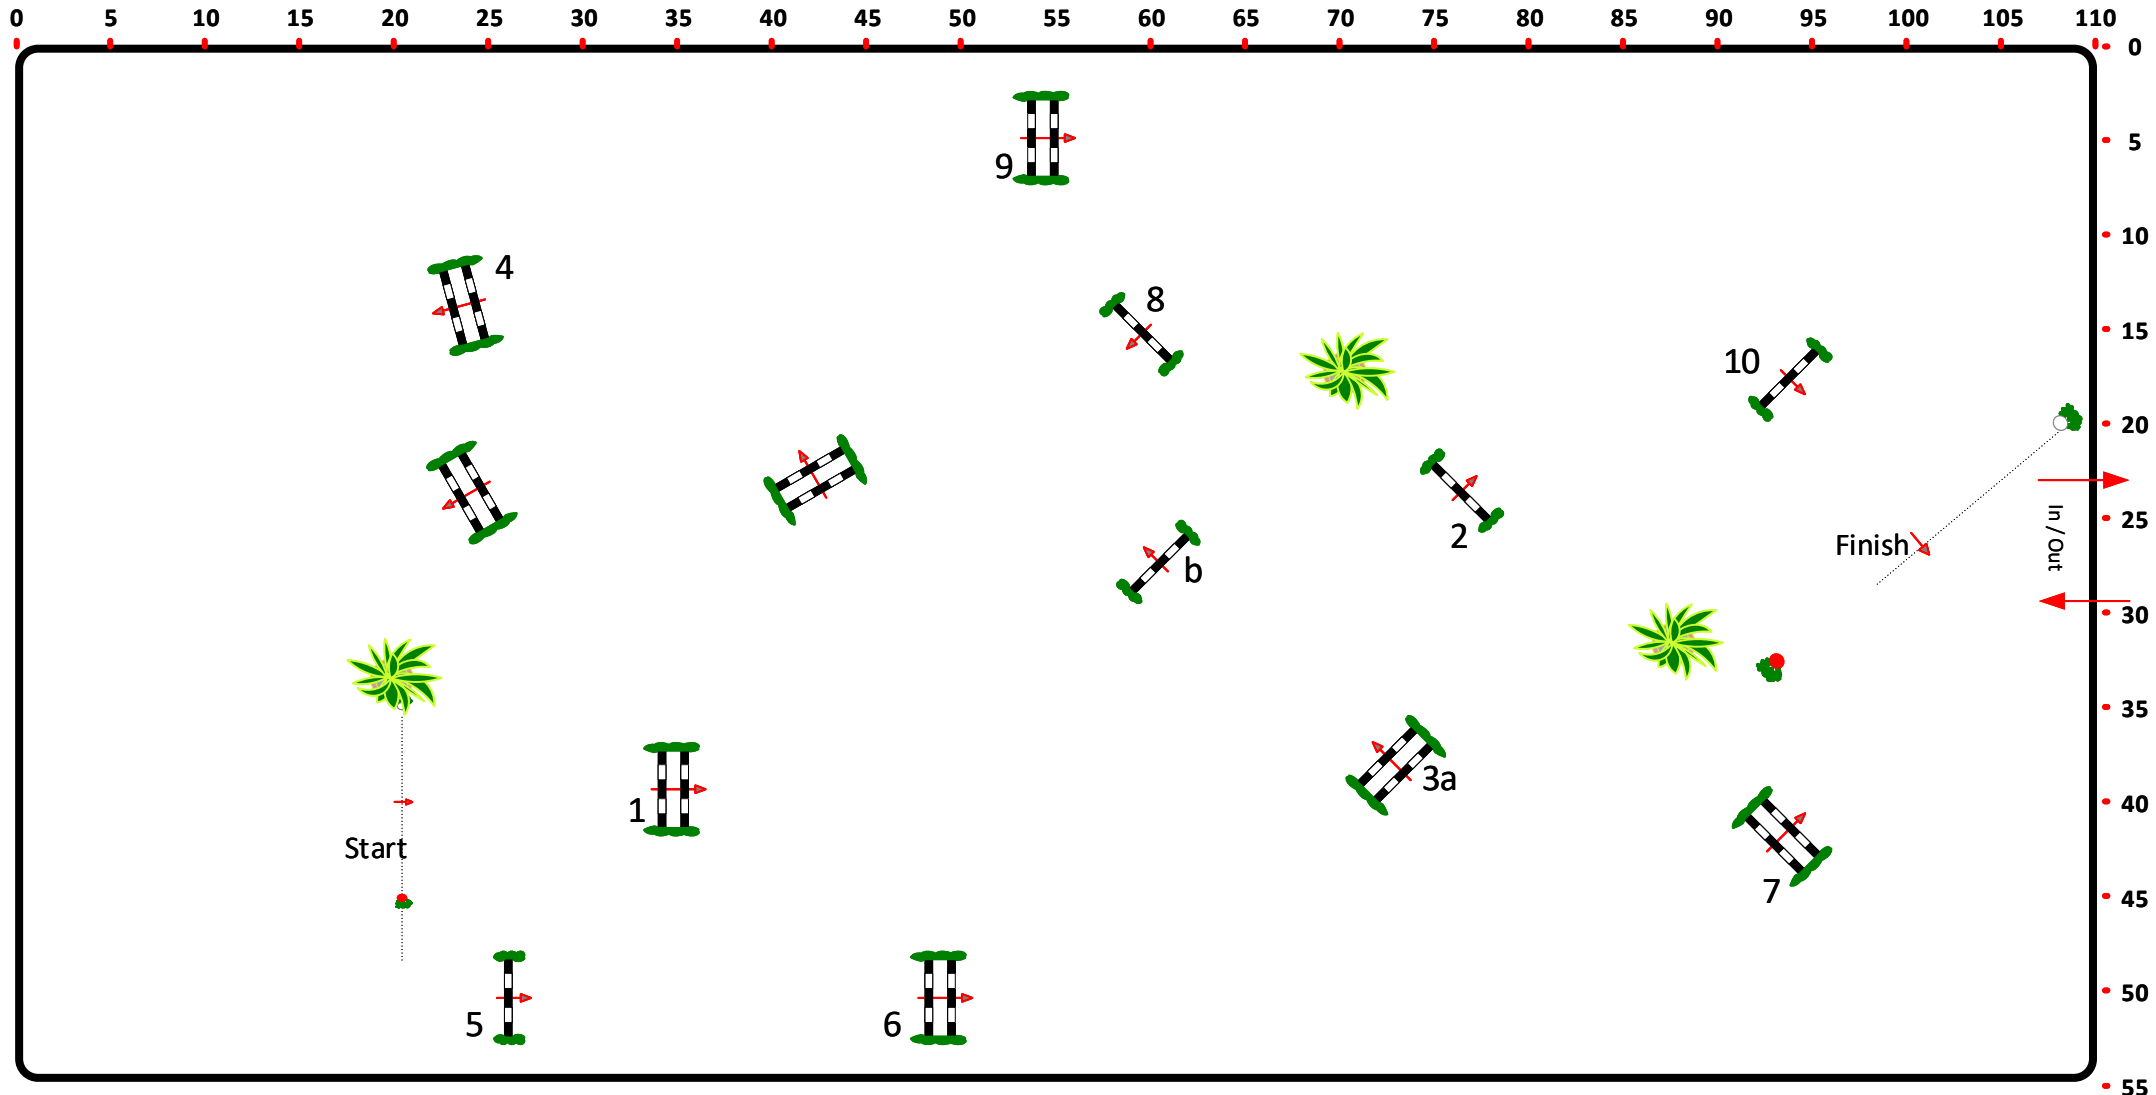

ZO** LANDO 2-4.08.19r.

Class No.: ZO 1

Runda Brązowa

Competition against the clock

piątek, 2 sierpień

Table: A
National RG:
FEI RG / Art.
Height: 1,20 m

Speed: 350 m/min
Length: 430 m
Time allowed: 74 sec
Time limit: 148 sec

Obstacles: 10
Efforts: 11
Penalty sec:
Closed combination:

1st Jump-off:
Length: m
Time allowed: 50 sec
Time limit: 100 sec

JURY