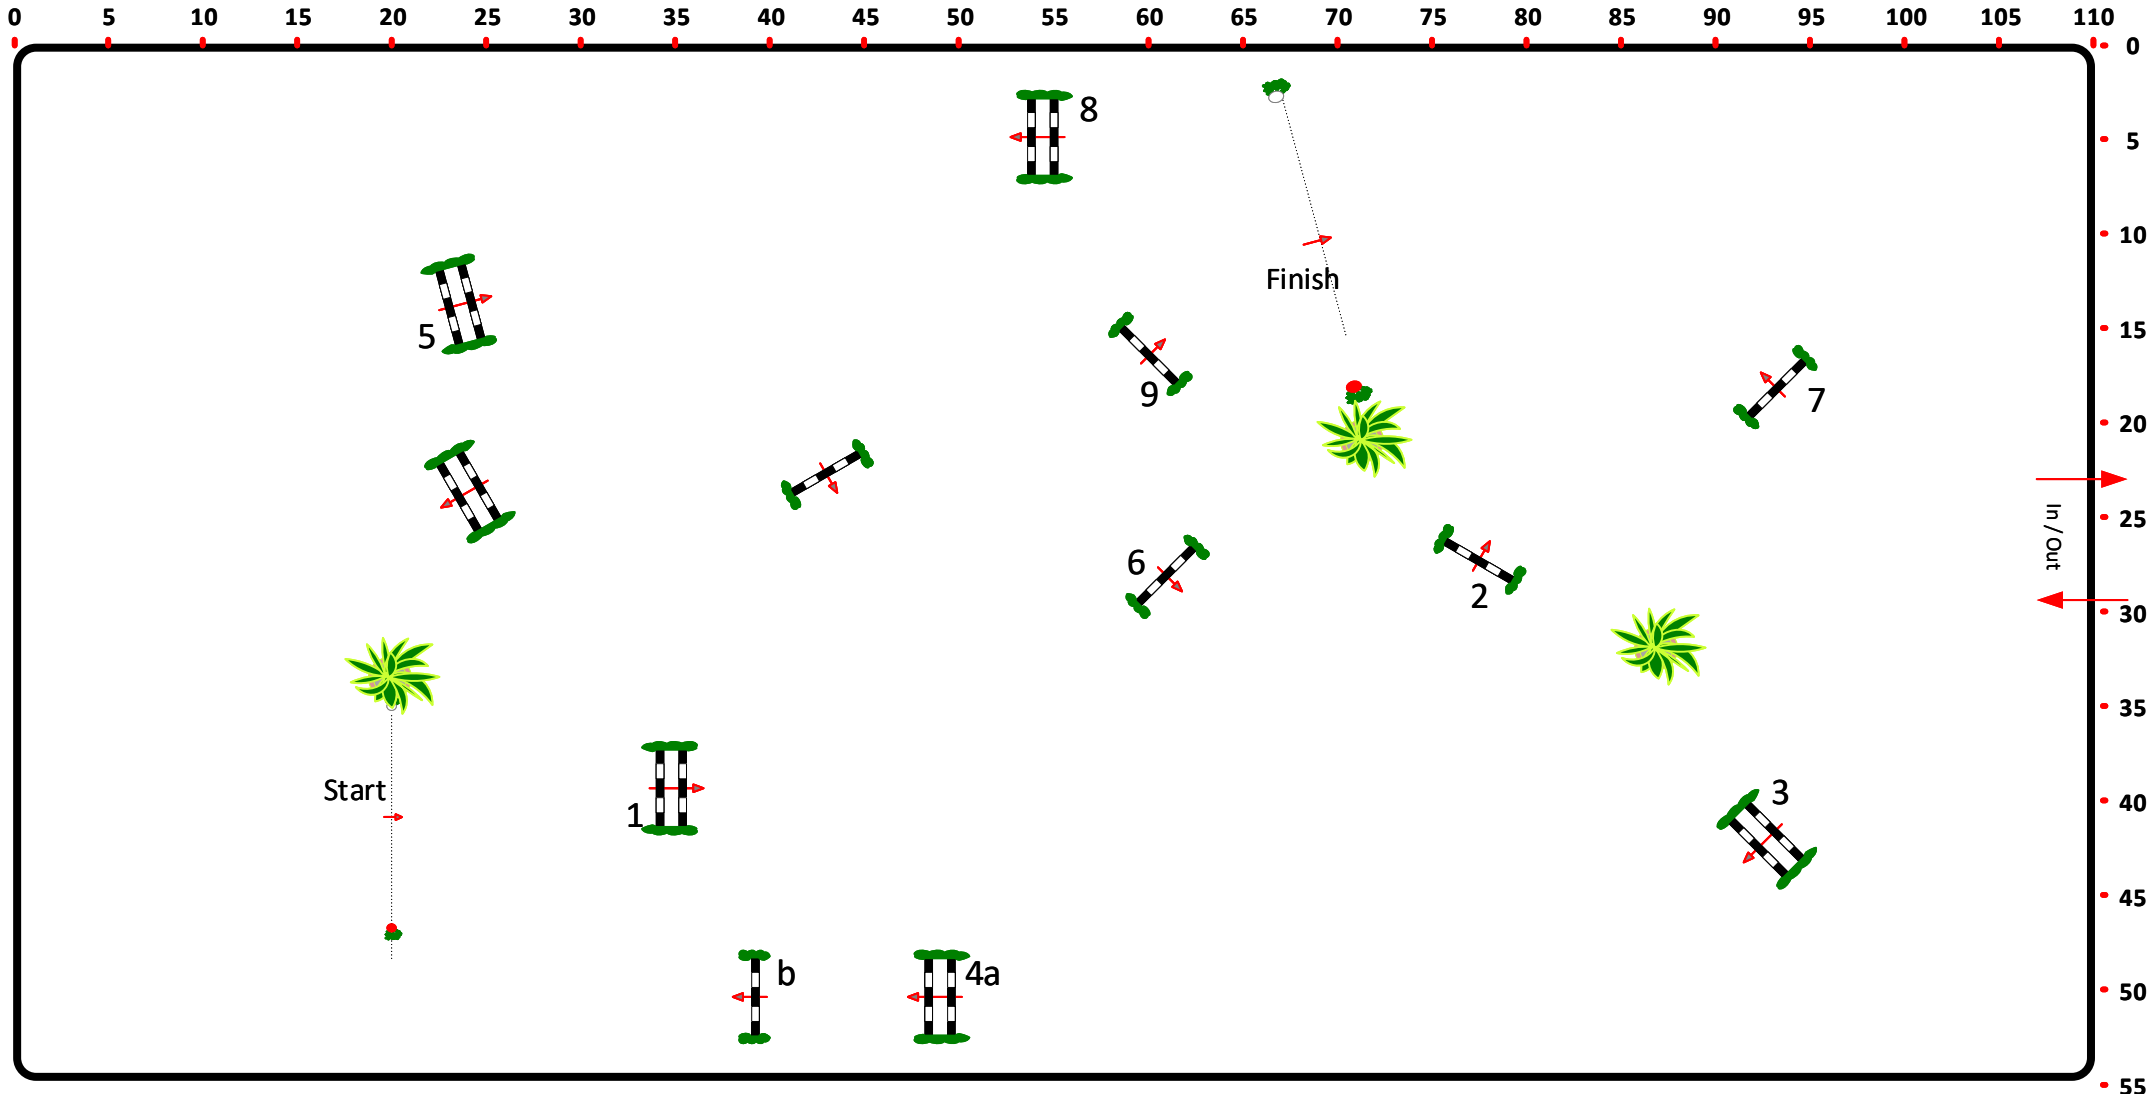

ZO** LANDO 2-4.08.19r.

Class No.: ZR 1 L

Competition against the clock

piątek, 2 sierpień 20

Table: A
National RG:
FEI RG / Art.
Height: 1.00 m

Speed: 350 m/min
Length: 440 m
Time allowed: 76 sec
Time limit: 152 sec

Obstacles: 9
Efforts: 10
Penalty sec:
Closed combination:

1st Jump-off:
Length: 0 m
Time allowed: 0 sec
Time limit: 0 sec

JURY