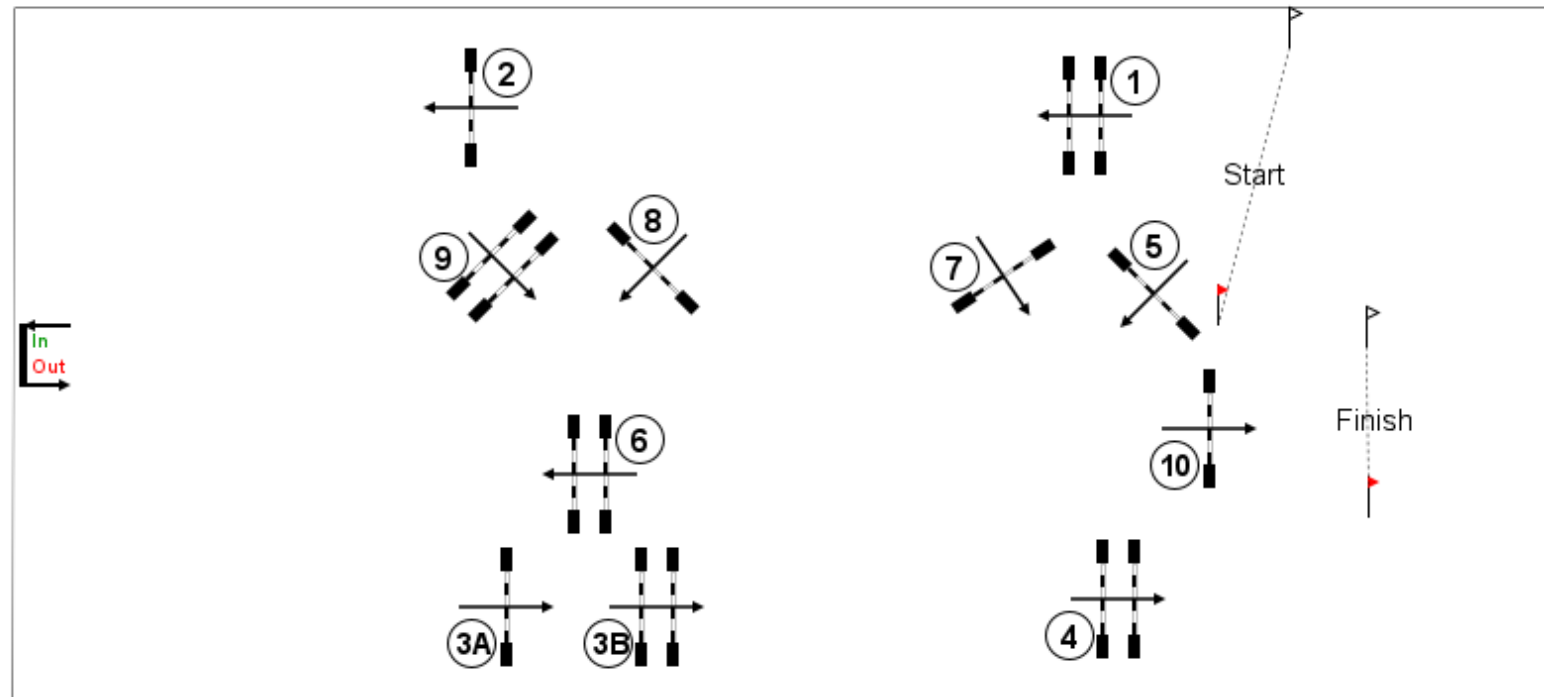

2 ZR i HPŚ Zbrostawice

Class: Nr 1-4 LL Kuce on 30 Apr 2021

Zwykły , level: 50, 80cm, article: 238.2.1

Course Details

Course

Fences: 1 - 10

Distance: 430.0m Speed: 350m/min

Time Allowed: 74s Time Limit: 148s

Course Designer: Dariusz Świdorski

(65m, 29m)