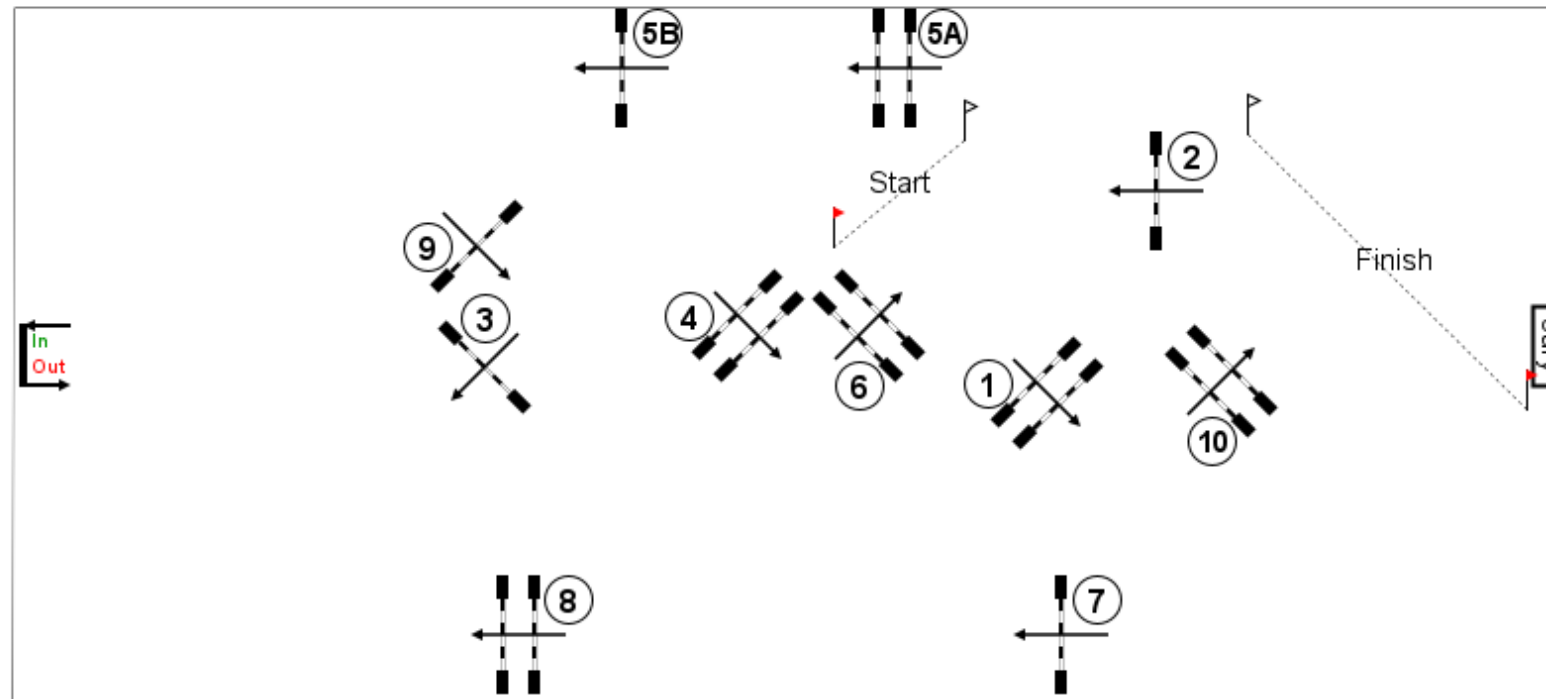

ZR i HPŚ Zbrostawice

Class: Nr18-21 LL Kuce on 1 May 2021

Zwykły , level: 50, 80cm, article: 238.2.1

Course Details

First Round

Fences: 1 - 10

Distance: 450.0m Speed: 325m/min

Time Allowed: 83s Time Limit: 166s

Course Designer: Dariusz Świdorski

(65m, 29m)