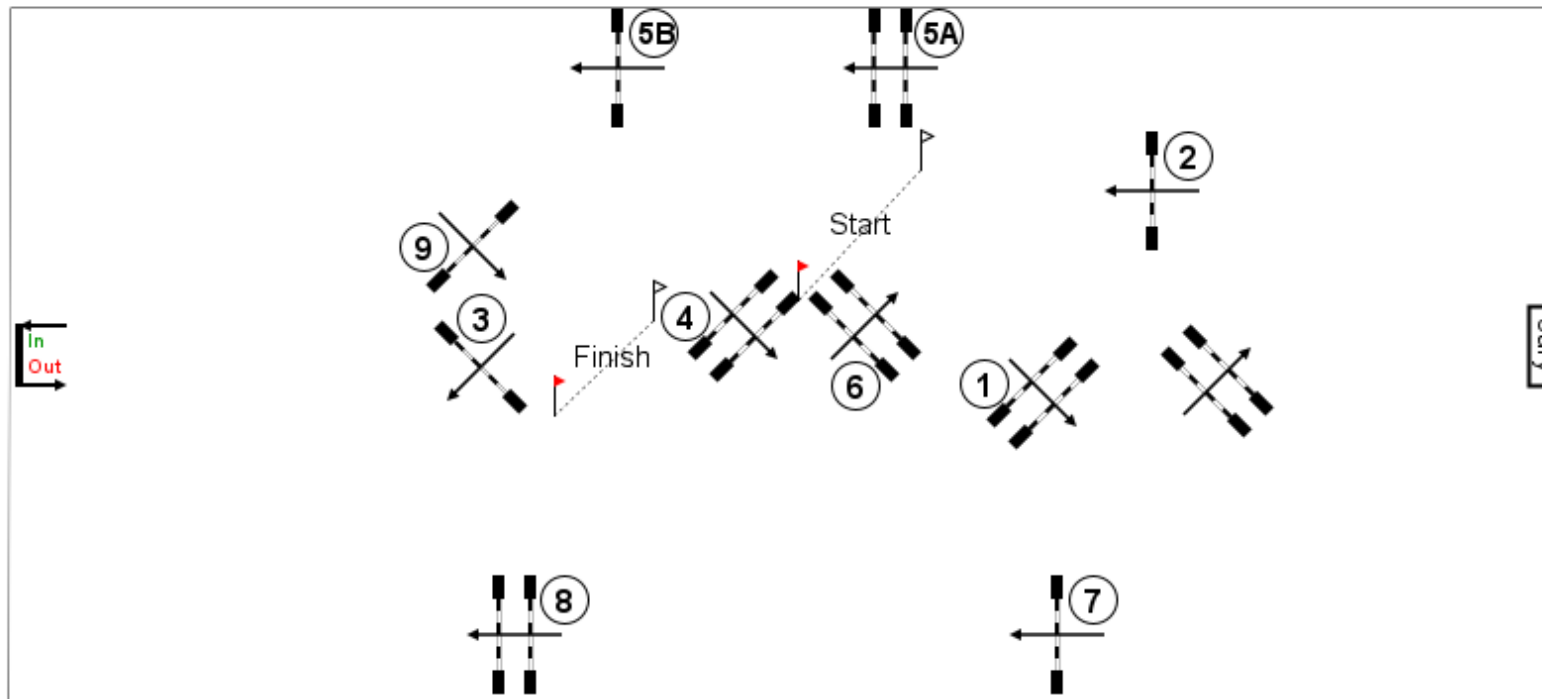

# 2 ZR i HPŚ Zbrostawice

Class: Nr 25 LL on 1 May 2021

Dokład. bez roz , level: 90 cm, article: 238.1.1

## Course Details

First Round

**Fences: 1 - 9**

Distance: 420.0m Speed: 325m/min

Time Allowed: 78s Time Limit: 156s

Course Designer: Dariusz Świdorski

(65m, 29m)